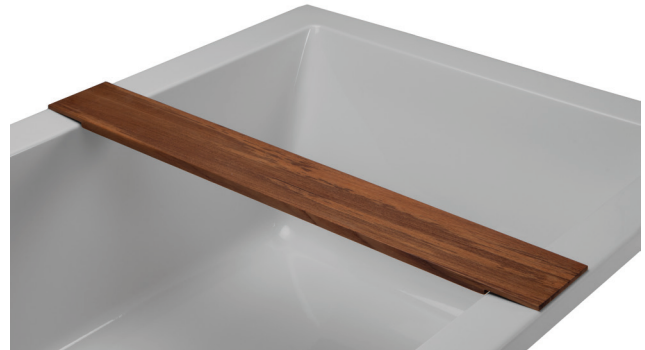

Teak Tub Trays

GENERAL SPECIFICATIONS

Material - Teak

Slatted and Solid Teak Trays shown with Designer Collection Acrylic Andrea tub. Also available for most MTI tub models, including those in the Boutique Collection.

Slatted Teak Tray

Solid Teak Tray

Radius Teak Tray  
shown on Boutique Collection  
Halo tub model 211.

Part Description	Part #	Price
Slatted Teak Tray	TK-TRAY1	\$515
Solid Teak Tray	TK-TRAY2	\$585
Radius Teak Tray	TK-RDTRAY	\$1,130

**MUST SPECIFY TUB MODEL  
AT TIME OF ORDER.**  
See tub options page for availability.

**CONSTRUCTION AND FEATURES**

- Smooth, durable teak combines beauty with practicality.
- Constructed of the finest grade of Genuine Teak.\*
- Teak has the natural ability to ward off fungi, mold and mildew.
- Unsurpassed quality and workmanship.
- Handcrafted and milled in the USA.
- Radius Teak Tray currently available for Halo tub model only.
- Contact MTI for ordering details and pricing on any custom teak tray.
- Teak is inherently slip-resistant.