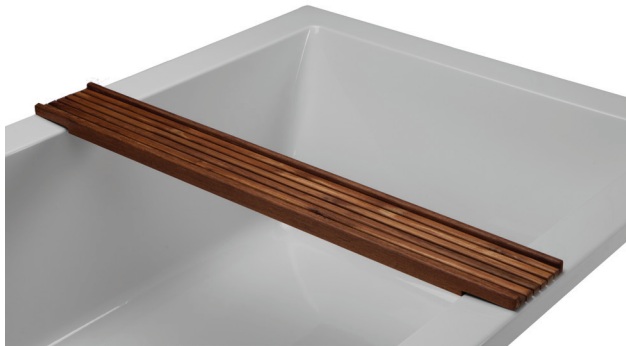

Teak Tub Trays

GENERAL SPECIFICATIONS

Material - Teak

Slatted and Solid Teak Trays shown with Designer Collection Acrylic Andrea tub. Also available for most MTI tub models, including those in the Boutique Collection.

Slatted Teak Tray

Solid Teak Tray

Radius Teak Tray  
shown on Boutique Collection  
Halo tub model 211.

Part Description	Part #	Price
Slatted Teak Tray	TK-TRAY1	\$515
Solid Teak Tray	TK-TRAY2	\$585
Radius Teak Tray	TK-RDTRAY	\$1,130

**MUST SPECIFY TUB MODEL  
AT TIME OF ORDER.**  
See tub options page for availability.

**CONSTRUCTION AND FEATURES**

- Smooth, durable teak combines beauty with practicality.
- Constructed of the finest grade of Genuine Teak.\*
- Teak has the natural ability to ward off fungi, mold and mildew.
- Unsurpassed quality and workmanship.
- Handcrafted and milled in the USA.
- Radius Teak Tray currently available for Halo tub model only.
- Contact MTI for ordering details and pricing on any custom teak tray.
- Teak is inherently slip-resistant.