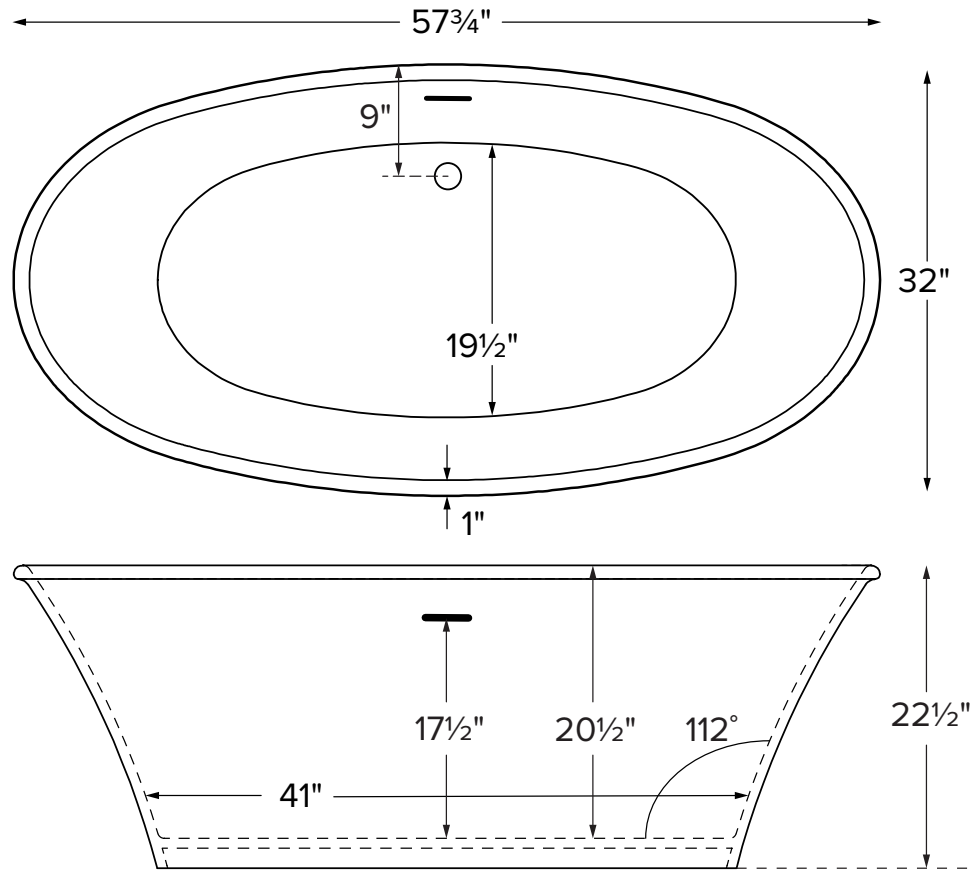

Charlotte

MODEL 405
57.75" x 32" x 22.5"
FREESTANDING 58 gal to overflow
Mineral Composite
140 lbs / 64 kg soaker
Filling this tub to the maximum may require an above average size or dedicated water heater.

Inside view of tub