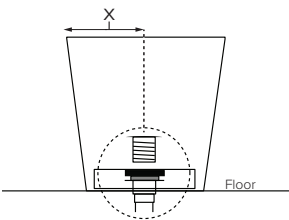

ELECTRICAL COMPONENTS & SPECIFICATIONS		
Required Electrical Service - 110 Volt		
Hydrotherapy Package	Components Included	GFCI
Air Massage	heated blower	1-15 amp
Electrical requirements may change with the addition of optional therapy components. See specific option details or installation information. CSA Certified C/US; B45.5/IAPMO ANSI Z124.1 and ANSI 112.19.7		

ORDERING AND INSTALLATION

- Before ordering or installing, please consider future access to equipment.
- Integrated overflow with toe tap drain included.
- Air baths require job site preparations for remote mounting the blower and required check valve. Check valve must be installed higher than the rim of the tub.
- Waterproof remote control included. Keypad is shipped loose and may be mounted nearby.
- Faucet valves cannot be installed on this tub model.

See the Installation & Operation Manual for more details.
MTI's Customer Service: Monday-Friday 8am-6pm EST
800-783-8827 or service@mtibaths.com

• Before discarding tub packaging, check for accessories that may be packaged inside.
• All product measurements are ±1/2".
• Specifications and configurations are subject to change without notice.
• Measurements herein supersede all others published prior to publication date below.