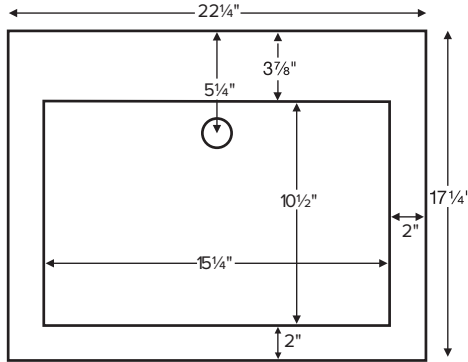

Metro 1

Shown with standard 4.5" rim height. Rim height may be specified from 3"-7" when ordering.

The interior dimensions are sink bottom measurements

Due to its handcrafted nature, always measure sink on-site to ensure cut-out accuracy.