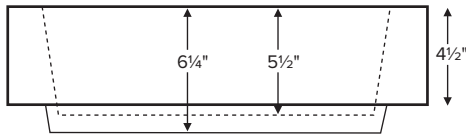

Metro 1

Shown with standard 4.5" rim height. Rim height may be specified from 3"-7" when ordering.

The interior dimensions are sink bottom measurements

Due to its handcrafted nature, always measure sink on-site to ensure cut-out accuracy.