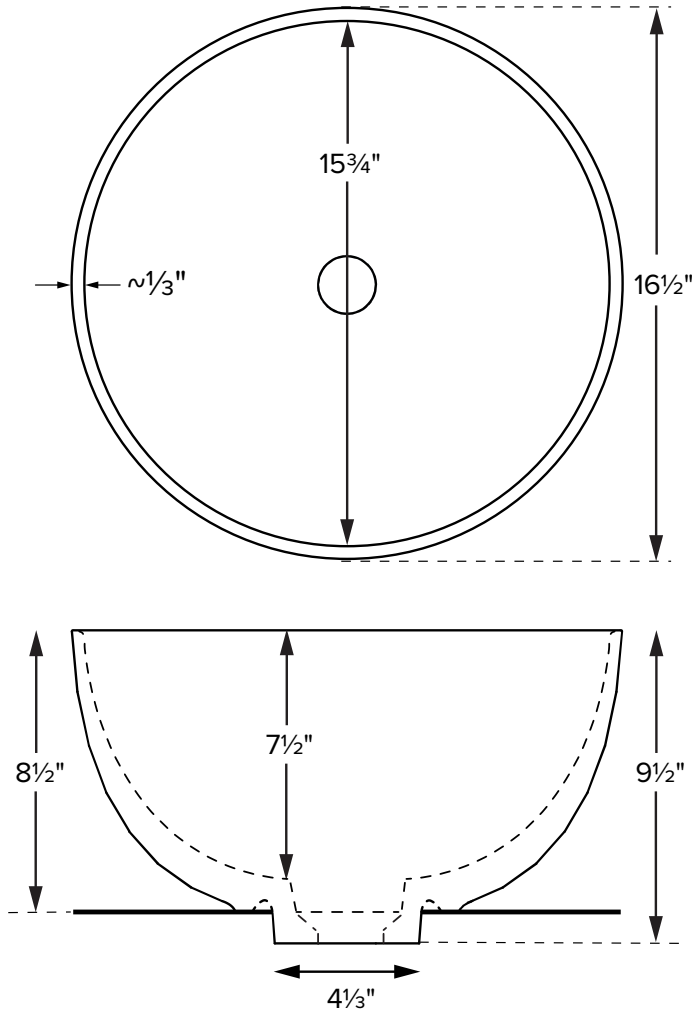

Tayla

MODEL 602
16.5" x 9.5"
VESSEL STYLE
Mineral Composite
19 lbs / 9 kg

Base width on counter top: 6 3/4"

Always measure sink on-site to ensure cut-out accuracy.

Sink Options and Pricing

Part # and Description

ORDERING AND INSTALLATION

- 1.75" drain opening
- Includes white drain kit
- Not available with an overflow
- One-piece construction
- Limited Lifetime Residential Product Warranty

Supplied Finger Touch Drain with white Drain Topper

• Before discarding packaging, check for accessories that may be inside.
 • All product measurements are ±1/2".
 • Specifications and configurations are subject to change without notice.
 • Measurements herein supersede all others published prior to publication date below.