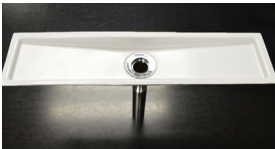

Drain Kit *ships with sink*

ABS Drain Trough

Chrome finish brass tailpiece included for slotted drain **no charge**

ABS drain trough and chrome finish brass tailpiece

See Product Manual for details.
MTI's Customer Service
Monday-Friday 8am-6pm EST
800-783-8827 or service@mtibaths.com