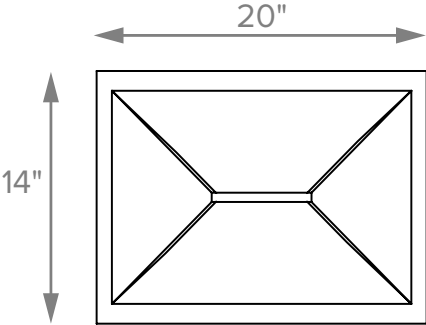

MTI Collection Pedestal Sinks

Jaman

MODEL CVP830
20" x 14" x 36.5"
FREESTANDING PEDESTAL
SculptureStone®
270 lbs / 122 kg
Due to the handcrafted nature of this product, allow for a tolerance of up to ±1/2" for overall dimensions