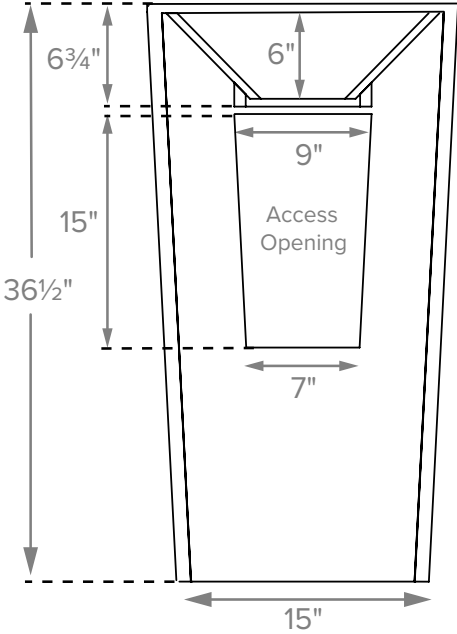

MTI Collection Pedestal Sinks

Jaman

MODEL CVP830
20" x 14" x 36.5"
FREESTANDING PEDESTAL
SculptureStone®
270 lbs / 122 kg
Due to the handcrafted nature of this product, allow for a tolerance of up to ±1/2" for overall dimensions

ORDERING AND INSTALLATION

- Allow for a tolerance of up to ±1/2" for overall dimensions
- Slotted drain with ABS trough and chrome finish brass tailpiece
- Rear access opening for drain installation
- Faucet must be wall mounted
- One-piece construction
- Non-porous, stain-, mold- and mildew- resistant SculptureStone®
- Material is approximately 70% organic
- Five-Year Limited Residential Warranty

- Check for accessories before discarding packaging.
- All product measurements are ±1/2".
- Specifications and configurations are subject to change without notice.
- Measurements herein supersede all others published prior to publication date below.