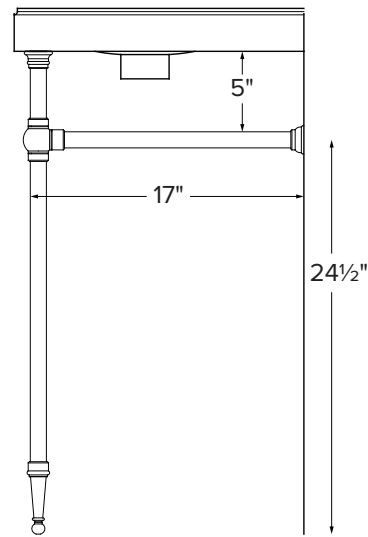

24" Traditional Vanity

Model # CP864-24

24" x 18" x 32.25"

Due to the nature of this product, it is not offered in custom sizes. Measurements are $\pm 1/2"$ and are subject to change without notice. Data herein supersedes all previous prior to publication date indicated below.

CONSTRUCTION AND STANDARD FEATURES

- 24" Traditional Top includes the Luna 1 bowl (12½" diameter, 4" depth).
- Single-bowl design; 1.5" drain opening.
- The top is one-piece construction using SculptureStone® material, which is solid through and through.
- This material is non-porous, stain, mold and mildew-resistant, making cleaning and maintenance easy.
- Same material and color all the way through, with minor variations due to use of natural minerals.
- Palmer legs systems are fabricated from solid brass tubing and components.
- All leg fittings are precision machined, not cast, from solid rod.
- Metal finishes are architectural grade, polished and plated to perfection.
- Five-Year Limited Residential Warranty for MTI tops and Palmer console leg system.

Size and Style	Details	Top Finish	Part #	List Price
24" Traditional without shelf	<u>Top:</u> Luna 1 bowl with Cove Edge Treatment <u>Legs:</u> Palmer Tapered Foot 1.0 Legs standard in chrome finish	Matte White	CP864-24MT	\$5,105
		Gloss White	CP864-24GL	\$5,540
24" Traditional with shelf	<u>Top:</u> Luna 1 bowl with Cove Edge Treatment <u>Legs:</u> Palmer Tapered Foot 1.0 Legs standard in chrome finish <u>Shelf:</u> Made of SculptureStone, measures 19½" x 13½"	Matte White	CPS864-24MT	\$6,100
		Gloss White	CPS864-24GL	\$6,705