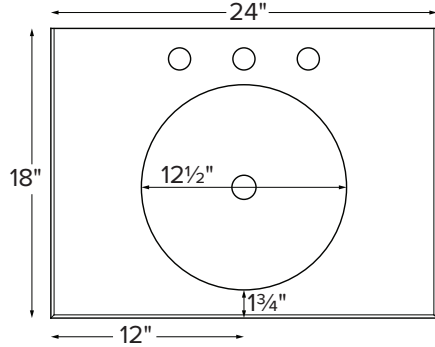

24" Traditional Vanity

Model # CP864-24

24" x 18" x 32.25"

Due to the nature of this product, it is not offered in custom sizes. Measurements are $\pm 1/2"$ and are subject to change without notice. Data herein supersedes all previous prior to publication date indicated below.

CONSTRUCTION AND STANDARD FEATURES

- 24" Traditional Top includes the Luna 1 bowl (12½" diameter, 4" depth).
- Single-bowl design; 1.5" drain opening.
- The top is one-piece construction using SculptureStone® material, which is solid through and through.
- This material is non-porous, stain, mold and mildew-resistant, making cleaning and maintenance easy.
- Same material and color all the way through, with minor variations due to use of natural minerals.
- Palmer legs systems are fabricated from solid brass tubing and components.
- All leg fittings are precision machined, not cast, from solid rod.
- Metal finishes are architectural grade, polished and plated to perfection.
- Five-Year Limited Residential Warranty for MTI tops and Palmer console leg system.

Size and Style	Details	Top Finish	Part #	List Price
24" Traditional without shelf	<u>Top:</u> Luna 1 bowl with Cove Edge Treatment <u>Legs:</u> Palmer Tapered Foot 1.0 Legs standard in chrome finish	Matte White	CP864-24MT	\$5,105
		Gloss White	CP864-24GL	\$5,540
24" Traditional with shelf	<u>Top:</u> Luna 1 bowl with Cove Edge Treatment <u>Legs:</u> Palmer Tapered Foot 1.0 Legs standard in chrome finish <u>Shelf:</u> Made of SculptureStone, measures 19½" x 13½"	Matte White	CPS864-24MT	\$6,100
		Gloss White	CPS864-24GL	\$6,705