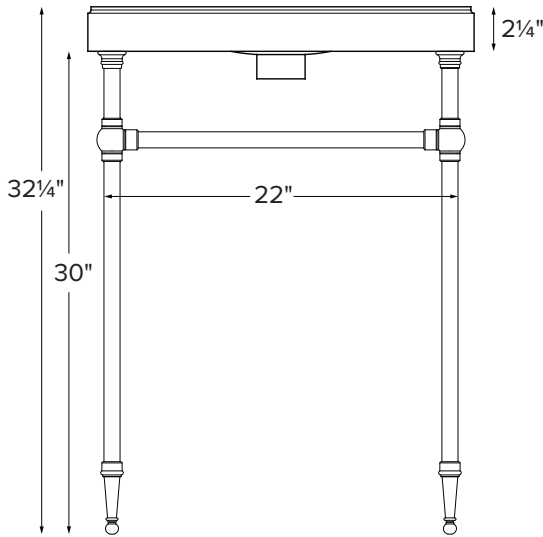

24" Traditional Vanity

Model # CP864-24

24" x 18" x 32.25"

Due to the nature of this product, it is not offered in custom sizes. Measurements are $\pm 1/2"$ and are subject to change without notice. Data herein supersedes all previous prior to publication date indicated below.

CONSTRUCTION AND STANDARD FEATURES

- 24" Traditional Top includes the Luna 1 bowl (12½" diameter, 4" depth).
- Single-bowl design; 1.5" drain opening.
- The top is one-piece construction using SculptureStone® material, which is solid through and through.
- This material is non-porous, stain, mold and mildew-resistant, making cleaning and maintenance easy.
- Same material and color all the way through, with minor variations due to use of natural minerals.
- Palmer legs systems are fabricated from solid brass tubing and components.
- All leg fittings are precision machined, not cast, from solid rod.
- Metal finishes are architectural grade, polished and plated to perfection.
- Five-Year Limited Residential Warranty for MTI tops and Palmer console leg system.

Size and Style	Details	Top Finish	Part #	List Price
24" Traditional without shelf	<u>Top:</u> Luna 1 bowl with Cove Edge Treatment <u>Legs:</u> Palmer Tapered Foot 1.0 Legs standard in chrome finish	Matte White	CP864-24MT	\$5,105
		Gloss White	CP864-24GL	\$5,540
24" Traditional with shelf	<u>Top:</u> Luna 1 bowl with Cove Edge Treatment <u>Legs:</u> Palmer Tapered Foot 1.0 Legs standard in chrome finish <u>Shelf:</u> Made of SculptureStone, measures 19½" x 13½"	Matte White	CPS864-24MT	\$6,100
		Gloss White	CPS864-24GL	\$6,705