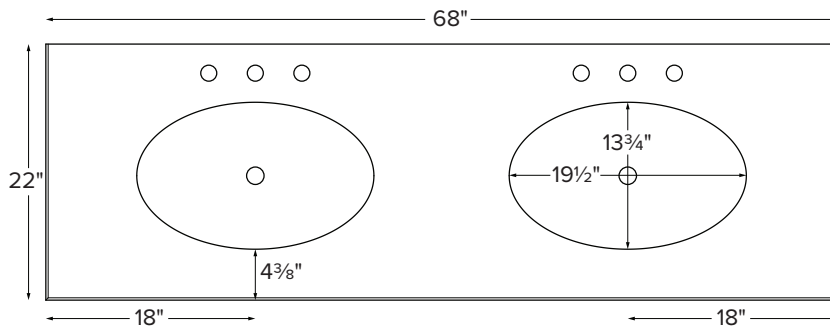

68" Traditional Vanity

Model # CP841-68

68" x 22" x 34"

Due to the nature of this product, it is not offered in custom sizes. Measurements are $\pm 1/2"$ and are subject to change without notice. Data herein supersedes all previous prior to publication date indicated below.

CONSTRUCTION AND STANDARD FEATURES

- 68" Traditional Top includes the Alissa bowl (5" depth).
- Double-bowl design; 1.5" drain opening.
- The top is one-piece construction using SculptureStone® material, which is solid through and through.
- This material is non-porous, stain, mold and mildew-resistant, making cleaning and maintenance easy.
- Same material and color all the way through, with minor variations due to use of natural minerals.
- Palmer legs systems are fabricated from solid brass tubing and components.
- All leg fittings are precision machined, not cast, from solid rod.
- Metal finishes are architectural grade, polished and plated to perfection.
- Five-Year Limited Residential Warranty for MTI tops and Palmer console leg system.

Size and Style	Details	Top Finish	Part #	List Price
68" Traditional without shelves	<u>Top:</u> Double Alissa bowls with Cove Edge Treatment	Matte White	CP841-68MT	\$10,310
	<u>Legs:</u> Palmer Tapered Foot 1.5 Legs standard in chrome finish	Gloss White	CP841-68GL	\$11,190
68" Traditional with shelves	<u>Top:</u> Double Alissa bowls with Cove Edge Treatment	Matte White	CPS841-68MT	\$12,440
	<u>Legs:</u> Palmer Tapered Foot 1.5 Legs standard in chrome finish <u>Shelf:</u> Two shelves made of SculptureStone, each measuring 30" x 16 ³ / ₈ "	Gloss White	CPS841-68GL	\$13,640