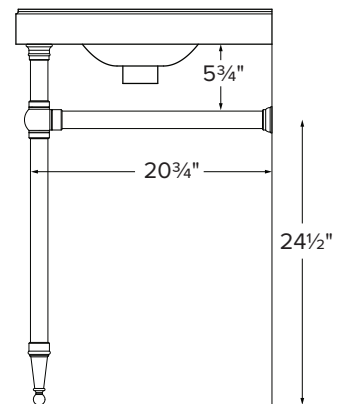

68" Traditional Vanity

Model # CP841-68

68" x 22" x 34"

Due to the nature of this product, it is not offered in custom sizes. Measurements are $\pm 1/2"$ and are subject to change without notice. Data herein supersedes all previous prior to publication date indicated below.

CONSTRUCTION AND STANDARD FEATURES

- 68" Traditional Top includes the Alissa bowl (5" depth).
- Double-bowl design; 1.5" drain opening.
- The top is one-piece construction using SculptureStone® material, which is solid through and through.
- This material is non-porous, stain, mold and mildew-resistant, making cleaning and maintenance easy.
- Same material and color all the way through, with minor variations due to use of natural minerals.
- Palmer legs systems are fabricated from solid brass tubing and components.
- All leg fittings are precision machined, not cast, from solid rod.
- Metal finishes are architectural grade, polished and plated to perfection.
- Five-Year Limited Residential Warranty for MTI tops and Palmer console leg system.

Size and Style	Details	Top Finish	Part #	List Price
68" Traditional without shelves	<u>Top:</u> Double Alissa bowls with Cove Edge Treatment	Matte White	CP841-68MT	\$10,310
	<u>Legs:</u> Palmer Tapered Foot 1.5 Legs standard in chrome finish	Gloss White	CP841-68GL	\$11,190
68" Traditional with shelves	<u>Top:</u> Double Alissa bowls with Cove Edge Treatment	Matte White	CPS841-68MT	\$12,440
	<u>Legs:</u> Palmer Tapered Foot 1.5 Legs standard in chrome finish <u>Shelf:</u> Two shelves made of SculptureStone, each measuring 30" x 16 ³ / ₈ "	Gloss White	CPS841-68GL	\$13,640