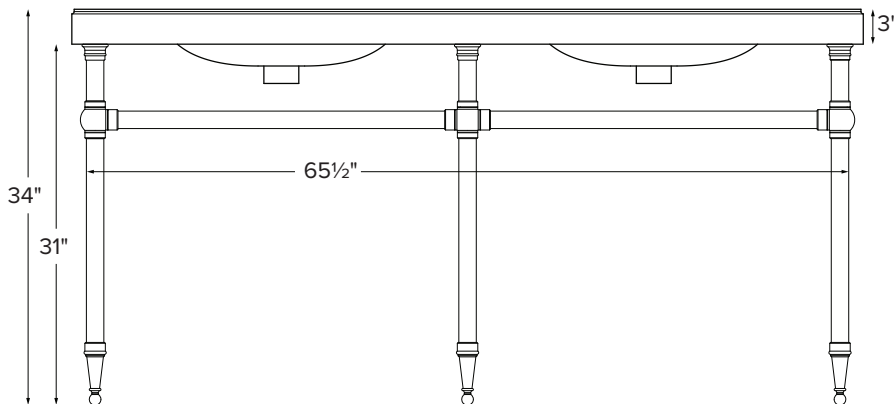

68" Traditional Vanity

Model # CP841-68

68" x 22" x 34"

Due to the nature of this product, it is not offered in custom sizes. Measurements are $\pm 1/2"$ and are subject to change without notice. Data herein supersedes all previous prior to publication date indicated below.

CONSTRUCTION AND STANDARD FEATURES

- 68" Traditional Top includes the Alissa bowl (5" depth).
- Double-bowl design; 1.5" drain opening.
- The top is one-piece construction using SculptureStone® material, which is solid through and through.
- This material is non-porous, stain, mold and mildew-resistant, making cleaning and maintenance easy.
- Same material and color all the way through, with minor variations due to use of natural minerals.
- Palmer legs systems are fabricated from solid brass tubing and components.
- All leg fittings are precision machined, not cast, from solid rod.
- Metal finishes are architectural grade, polished and plated to perfection.
- Five-Year Limited Residential Warranty for MTI tops and Palmer console leg system.

Size and Style	Details	Top Finish	Part #	List Price
68" Traditional without shelves	<u>Top:</u> Double Alissa bowls with Cove Edge Treatment	Matte White	CP841-68MT	\$10,310
	<u>Legs:</u> Palmer Tapered Foot 1.5 Legs standard in chrome finish	Gloss White	CP841-68GL	\$11,190
68" Traditional with shelves	<u>Top:</u> Double Alissa bowls with Cove Edge Treatment	Matte White	CPS841-68MT	\$12,440
	<u>Legs:</u> Palmer Tapered Foot 1.5 Legs standard in chrome finish <u>Shelf:</u> Two shelves made of SculptureStone, each measuring 30" x 16 ³ / ₈ "	Gloss White	CPS841-68GL	\$13,640