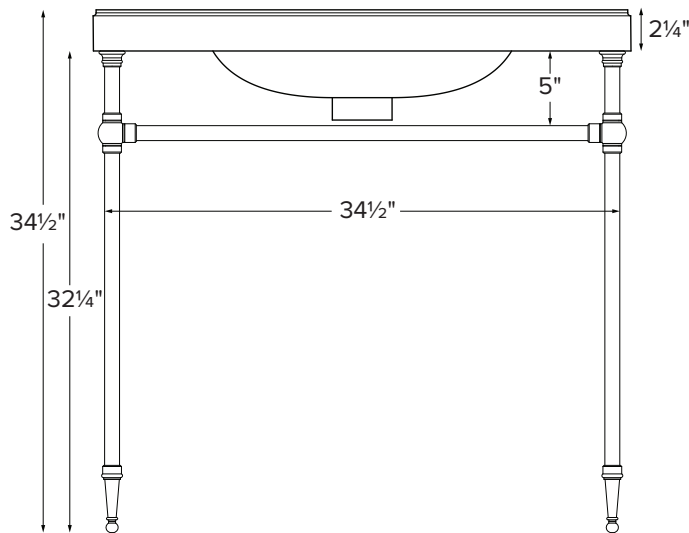

36" Traditional Vanity

Model # CP841-36

36" x 22" x 34.5"

Due to the nature of this product, it is not offered in custom sizes. Measurements are  $\pm 1/2"$  and are subject to change without notice. Data herein supersedes all previous prior to publication date indicated below.

**CONSTRUCTION AND STANDARD FEATURES**

- 36" Traditional Top includes the Alissa bowl (5" depth).
- Single-bowl design; 1.5" drain opening.
- The top is one-piece construction using SculptureStone® material, which is solid through and through.
- This material is non-porous, stain, mold and mildew-resistant, making cleaning and maintenance easy.
- Same material and color all the way through, with minor variations due to use of natural minerals.
- Palmer legs systems are fabricated from solid brass tubing and components.
- All leg fittings are precision machined, not cast, from solid rod.
- Metal finishes are architectural grade, polished and plated to perfection.
- Five-Year Limited Residential Warranty for MTI tops and Palmer console leg system.

Size and Style	Details	Top Finish	Part #	List Price
36" Traditional without shelf	<u>Top:</u> Alissa bowl with Cove Edge Treatment  <u>Legs:</u> Palmer Tapered Foot 1.0 Legs standard in chrome finish	Matte White	CP841-36MT	<b>\$5,165</b>
		Gloss White	CP841-36GL	<b>\$5,740</b>
36" Traditional with shelf	<u>Top:</u> Alissa bowl with Cove Edge Treatment  <u>Legs:</u> Palmer Tapered Foot 1.0 Legs standard in chrome finish  <u>Shelf:</u> Made of SculptureStone, measures 32" x 17½"	Matte White	CPS841-36MT	<b>\$6,325</b>
		Gloss White	CPS841-36GL	<b>\$7,255</b>