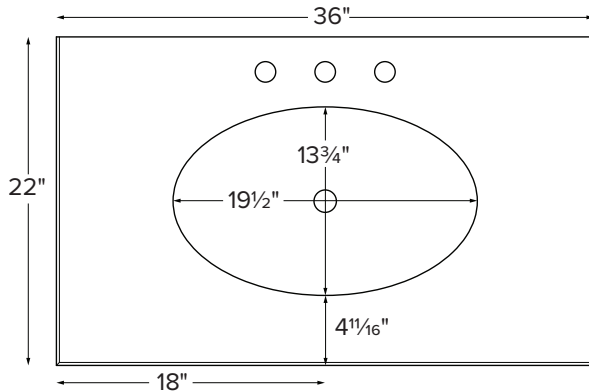

36" Traditional Vanity

Model # CP841-36

36" x 22" x 34.5"

Due to the nature of this product, it is not offered in custom sizes. Measurements are  $\pm 1/2"$  and are subject to change without notice. Data herein supersedes all previous prior to publication date indicated below.

**CONSTRUCTION AND STANDARD FEATURES**

- 36" Traditional Top includes the Alissa bowl (5" depth).
- Single-bowl design; 1.5" drain opening.
- The top is one-piece construction using SculptureStone® material, which is solid through and through.
- This material is non-porous, stain, mold and mildew-resistant, making cleaning and maintenance easy.
- Same material and color all the way through, with minor variations due to use of natural minerals.
- Palmer legs systems are fabricated from solid brass tubing and components.
- All leg fittings are precision machined, not cast, from solid rod.
- Metal finishes are architectural grade, polished and plated to perfection.
- Five-Year Limited Residential Warranty for MTI tops and Palmer console leg system.

Size and Style	Details	Top Finish	Part #	List Price
36" Traditional without shelf	<u>Top:</u> Alissa bowl with Cove Edge Treatment  <u>Legs:</u> Palmer Tapered Foot 1.0 Legs standard in chrome finish	Matte White	CP841-36MT	<b>\$5,165</b>
		Gloss White	CP841-36GL	<b>\$5,740</b>
36" Traditional with shelf	<u>Top:</u> Alissa bowl with Cove Edge Treatment  <u>Legs:</u> Palmer Tapered Foot 1.0 Legs standard in chrome finish  <u>Shelf:</u> Made of SculptureStone, measures 32" x 17½"	Matte White	CPS841-36MT	<b>\$6,325</b>
		Gloss White	CPS841-36GL	<b>\$7,255</b>