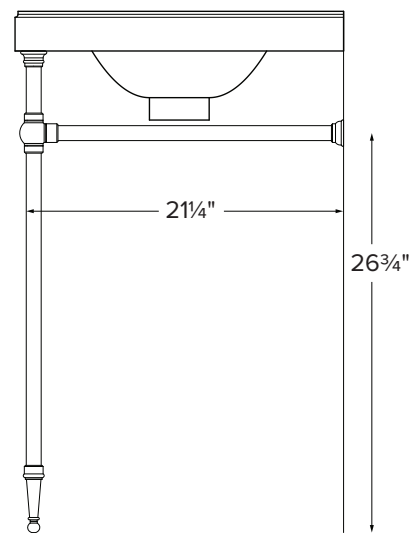

36" Traditional Vanity

Model # CP841-36

36" x 22" x 34.5"

Due to the nature of this product, it is not offered in custom sizes. Measurements are  $\pm 1/2"$  and are subject to change without notice. Data herein supersedes all previous prior to publication date indicated below.

**CONSTRUCTION AND STANDARD FEATURES**

- 36" Traditional Top includes the Alissa bowl (5" depth).
- Single-bowl design; 1.5" drain opening.
- The top is one-piece construction using SculptureStone® material, which is solid through and through.
- This material is non-porous, stain, mold and mildew-resistant, making cleaning and maintenance easy.
- Same material and color all the way through, with minor variations due to use of natural minerals.
- Palmer legs systems are fabricated from solid brass tubing and components.
- All leg fittings are precision machined, not cast, from solid rod.
- Metal finishes are architectural grade, polished and plated to perfection.
- Five-Year Limited Residential Warranty for MTI tops and Palmer console leg system.

Size and Style	Details	Top Finish	Part #	List Price
36" Traditional without shelf	<u>Top:</u> Alissa bowl with Cove Edge Treatment  <u>Legs:</u> Palmer Tapered Foot 1.0 Legs standard in chrome finish	Matte White	CP841-36MT	<b>\$5,165</b>
		Gloss White	CP841-36GL	<b>\$5,740</b>
36" Traditional with shelf	<u>Top:</u> Alissa bowl with Cove Edge Treatment  <u>Legs:</u> Palmer Tapered Foot 1.0 Legs standard in chrome finish  <u>Shelf:</u> Made of SculptureStone, measures 32" x 17½"	Matte White	CPS841-36MT	<b>\$6,325</b>
		Gloss White	CPS841-36GL	<b>\$7,255</b>