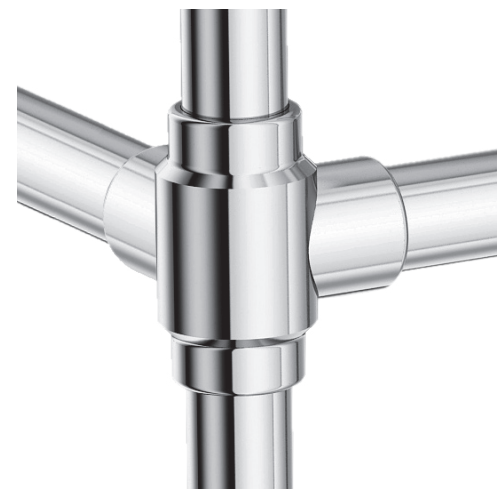

Crate / Handling Fee

Counter Top and Legs	Contact MTI
Counter Top and Legs with Shelf	Contact MTI

Close-up of Modern corner fitting.