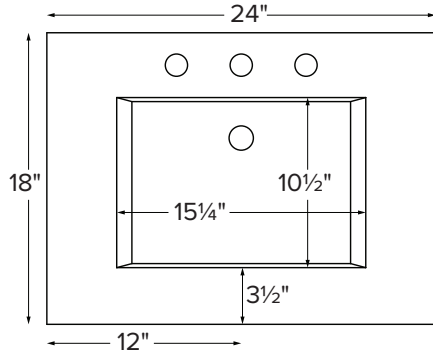

24" Modern Vanity

Model # CP802-24

24" x 18" x 32.25"

Due to the nature of this product, it is not offered in custom sizes. Measurements are $\pm 1/2$ " and are subject to change without notice. Data herein supersedes all previous prior to publication date indicated below.

CONSTRUCTION AND STANDARD FEATURES

- 24" Modern Top includes the Petra 2 bowl (4 3/4" depth).
- Single-bowl design; 1.5" drain opening.
- The top is one-piece construction using SculptureStone® material, which is solid through and through.
- This material is non-porous, stain, mold and mildew-resistant, making cleaning and maintenance easy.
- Same material and color all the way through, with minor variations due to use of natural minerals.
- Palmer legs systems are fabricated from solid brass tubing and components.
- All leg fittings are precision machined, not cast, from solid rod.
- Metal finishes are architectural grade, polished and plated to perfection.
- Five-Year Limited Residential Warranty for MTI tops and Palmer console leg system.

Size and Style	Details	Top Finish	Part #	List Price
24" Modern without shelf	<p><u>Top:</u> Petra 2 bowl</p> <p><u>Legs:</u> Palmer Studio 1.0 Legs standard in chrome finish</p>	Matte White	CP802-24MT	\$5,000
		Gloss White	CP802-24GL	\$5,440
24" Modern with shelf	<p><u>Top:</u> Petra 2 bowl</p> <p><u>Legs:</u> Palmer Studio 1.0 Legs standard in chrome finish</p> <p><u>Shelf:</u> Made of SculptureStone, measures 19½" x 13½"</p>	Matte White	CPS802-24MT	\$5,990
		Gloss White	CPS802-24GL	\$6,605