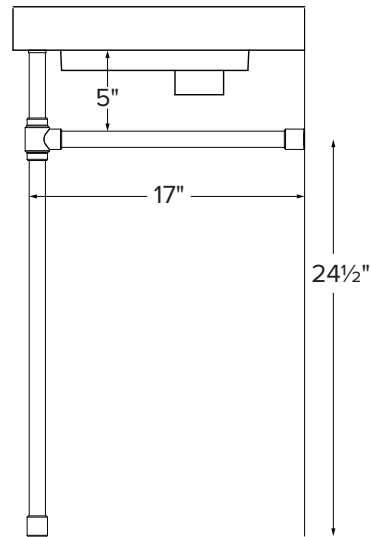

24" Modern Vanity

Model # CP802-24

24" x 18" x 32.25"

Due to the nature of this product, it is not offered in custom sizes. Measurements are $\pm 1/2$ " and are subject to change without notice. Data herein supersedes all previous prior to publication date indicated below.

CONSTRUCTION AND STANDARD FEATURES

- 24" Modern Top includes the Petra 2 bowl (4 3/4" depth).
- Single-bowl design; 1.5" drain opening.
- The top is one-piece construction using SculptureStone® material, which is solid through and through.
- This material is non-porous, stain, mold and mildew-resistant, making cleaning and maintenance easy.
- Same material and color all the way through, with minor variations due to use of natural minerals.
- Palmer legs systems are fabricated from solid brass tubing and components.
- All leg fittings are precision machined, not cast, from solid rod.
- Metal finishes are architectural grade, polished and plated to perfection.
- Five-Year Limited Residential Warranty for MTI tops and Palmer console leg system.

Size and Style	Details	Top Finish	Part #	List Price
24" Modern without shelf	<p><u>Top:</u> Petra 2 bowl</p> <p><u>Legs:</u> Palmer Studio 1.0 Legs standard in chrome finish</p>	Matte White	CP802-24MT	\$5,000
		Gloss White	CP802-24GL	\$5,440
24" Modern with shelf	<p><u>Top:</u> Petra 2 bowl</p> <p><u>Legs:</u> Palmer Studio 1.0 Legs standard in chrome finish</p> <p><u>Shelf:</u> Made of SculptureStone, measures 19½" x 13½"</p>	Matte White	CPS802-24MT	\$5,990
		Gloss White	CPS802-24GL	\$6,605