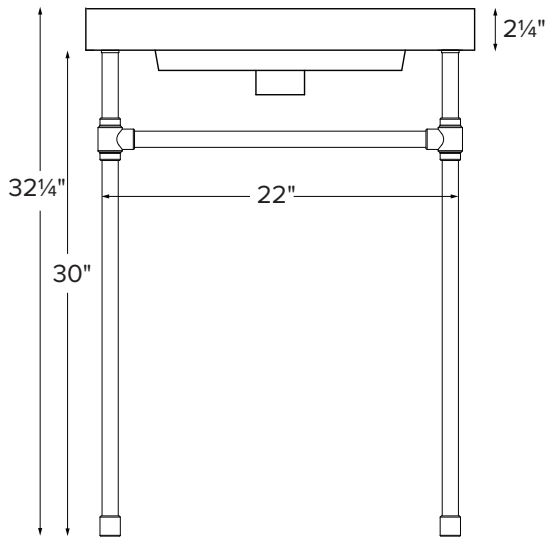

24" Modern Vanity

Model # CP802-24

24" x 18" x 32.25"

Due to the nature of this product, it is not offered in custom sizes. Measurements are $\pm 1/2$ " and are subject to change without notice. Data herein supersedes all previous prior to publication date indicated below.

CONSTRUCTION AND STANDARD FEATURES

- 24" Modern Top includes the Petra 2 bowl (4 3/4" depth).
- Single-bowl design; 1.5" drain opening.
- The top is one-piece construction using SculptureStone® material, which is solid through and through.
- This material is non-porous, stain, mold and mildew-resistant, making cleaning and maintenance easy.
- Same material and color all the way through, with minor variations due to use of natural minerals.
- Palmer legs systems are fabricated from solid brass tubing and components.
- All leg fittings are precision machined, not cast, from solid rod.
- Metal finishes are architectural grade, polished and plated to perfection.
- Five-Year Limited Residential Warranty for MTI tops and Palmer console leg system.

Size and Style	Details	Top Finish	Part #	List Price
24" Modern without shelf	<p><u>Top:</u> Petra 2 bowl</p> <p><u>Legs:</u> Palmer Studio 1.0 Legs standard in chrome finish</p>	Matte White	CP802-24MT	\$5,000
		Gloss White	CP802-24GL	\$5,440
24" Modern with shelf	<p><u>Top:</u> Petra 2 bowl</p> <p><u>Legs:</u> Palmer Studio 1.0 Legs standard in chrome finish</p> <p><u>Shelf:</u> Made of SculptureStone, measures 19½" x 13½"</p>	Matte White	CPS802-24MT	\$5,990
		Gloss White	CPS802-24GL	\$6,605