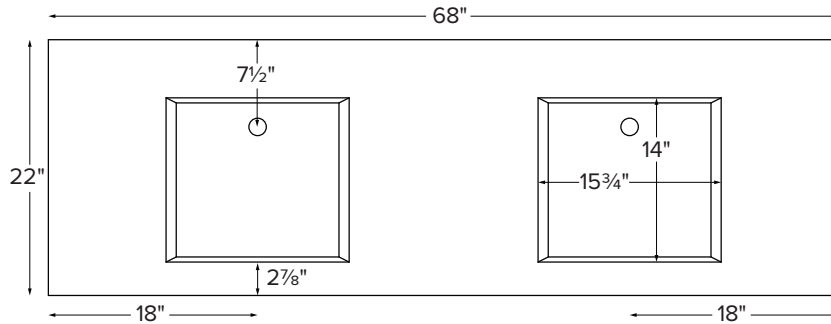

68" Modern Vanity

Model # CP801-68

68" x 22" x 34"

Due to the nature of this product, it is not offered in custom sizes. Measurements are  $\pm 1/2$ " and are subject to change without notice. Data herein supersedes all previous prior to publication date indicated below.

**CONSTRUCTION AND STANDARD FEATURES**

- 68" Modern Top includes the Petra 1 bowl (5 1/4" depth).
- Double-bowl design; 1.5" drain opening.
- The top is one-piece construction using SculptureStone® material, which is solid through and through.
- This material is non-porous, stain, mold and mildew-resistant, making cleaning and maintenance easy.
- Same material and color all the way through, with minor variations due to use of natural minerals.
- Palmer legs systems are fabricated from solid brass tubing and components.
- All leg fittings are precision machined, not cast, from solid rod.
- Metal finishes are architectural grade, polished and plated to perfection.
- Five-Year Limited Residential Warranty for MTI tops and Palmer console leg system.

Size and Style	Details	Top Finish	Part #	List Price
68" Modern without shelves	<u>Top:</u> Double Petra 1 bowls  <u>Legs:</u> Palmer Studio 1.5 Legs standard in chrome finish	Matte White	CP801-68MT	<b>\$10,400</b>
		Gloss White	CP801-68GL	<b>\$11,275</b>
68" Modern with shelves	<u>Top:</u> Double Petra 1 bowls  <u>Legs:</u> Palmer Studio 1.5 Legs standard in chrome finish  <u>Shelf:</u> Two shelves made of SculptureStone, each measuring 30" x 16 <sup>3</sup> / <sub>8</sub> "	Matte White	CPS801-68MT	<b>\$12,520</b>
		Gloss White	CPS801-68GL	<b>\$13,725</b>