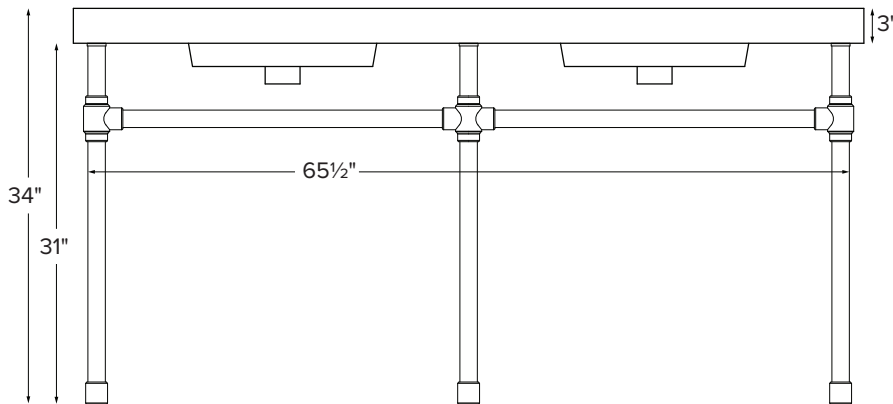

68" Modern Vanity

Model # CP801-68

68" x 22" x 34"

Due to the nature of this product, it is not offered in custom sizes. Measurements are  $\pm 1/2$ " and are subject to change without notice. Data herein supersedes all previous prior to publication date indicated below.

**CONSTRUCTION AND STANDARD FEATURES**

- 68" Modern Top includes the Petra 1 bowl (5 1/4" depth).
- Double-bowl design; 1.5" drain opening.
- The top is one-piece construction using SculptureStone® material, which is solid through and through.
- This material is non-porous, stain, mold and mildew-resistant, making cleaning and maintenance easy.
- Same material and color all the way through, with minor variations due to use of natural minerals.
- Palmer legs systems are fabricated from solid brass tubing and components.
- All leg fittings are precision machined, not cast, from solid rod.
- Metal finishes are architectural grade, polished and plated to perfection.
- Five-Year Limited Residential Warranty for MTI tops and Palmer console leg system.

Size and Style	Details	Top Finish	Part #	List Price
68" Modern without shelves	<u>Top:</u> Double Petra 1 bowls  <u>Legs:</u> Palmer Studio 1.5 Legs standard in chrome finish	Matte White	CP801-68MT	<b>\$10,400</b>
		Gloss White	CP801-68GL	<b>\$11,275</b>
68" Modern with shelves	<u>Top:</u> Double Petra 1 bowls  <u>Legs:</u> Palmer Studio 1.5 Legs standard in chrome finish  <u>Shelf:</u> Two shelves made of SculptureStone, each measuring 30" x 16 <sup>3</sup> / <sub>8</sub> "	Matte White	CPS801-68MT	<b>\$12,520</b>
		Gloss White	CPS801-68GL	<b>\$13,725</b>