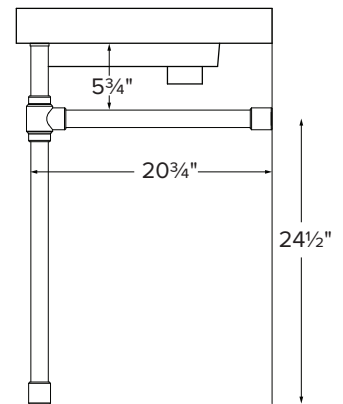

68" Modern Vanity

Model # CP801-68

68" x 22" x 34"

Due to the nature of this product, it is not offered in custom sizes. Measurements are  $\pm 1/2$ " and are subject to change without notice. Data herein supersedes all previous prior to publication date indicated below.

**CONSTRUCTION AND STANDARD FEATURES**

- 68" Modern Top includes the Petra 1 bowl (5 1/4" depth).
- Double-bowl design; 1.5" drain opening.
- The top is one-piece construction using SculptureStone® material, which is solid through and through.
- This material is non-porous, stain, mold and mildew-resistant, making cleaning and maintenance easy.
- Same material and color all the way through, with minor variations due to use of natural minerals.
- Palmer legs systems are fabricated from solid brass tubing and components.
- All leg fittings are precision machined, not cast, from solid rod.
- Metal finishes are architectural grade, polished and plated to perfection.
- Five-Year Limited Residential Warranty for MTI tops and Palmer console leg system.

Size and Style	Details	Top Finish	Part #	List Price
68" Modern without shelves	<u>Top:</u> Double Petra 1 bowls  <u>Legs:</u> Palmer Studio 1.5 Legs standard in chrome finish	Matte White	CP801-68MT	<b>\$10,400</b>
		Gloss White	CP801-68GL	<b>\$11,275</b>
68" Modern with shelves	<u>Top:</u> Double Petra 1 bowls  <u>Legs:</u> Palmer Studio 1.5 Legs standard in chrome finish  <u>Shelf:</u> Two shelves made of SculptureStone, each measuring 30" x 16 <sup>3</sup> / <sub>8</sub> "	Matte White	CPS801-68MT	<b>\$12,520</b>
		Gloss White	CPS801-68GL	<b>\$13,725</b>