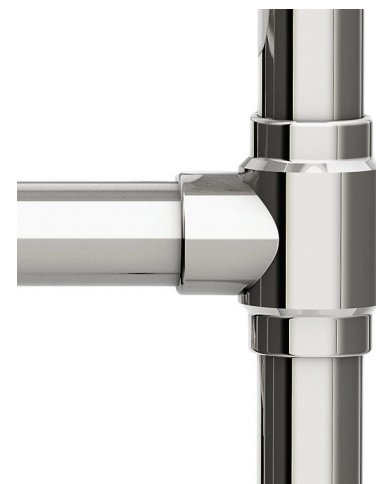

Crate / Handling Fee

Counter Top and Legs	Contact MTI
Counter Top and Legs with Shelf	Contact MTI

Close-up of Modern corner fitting.