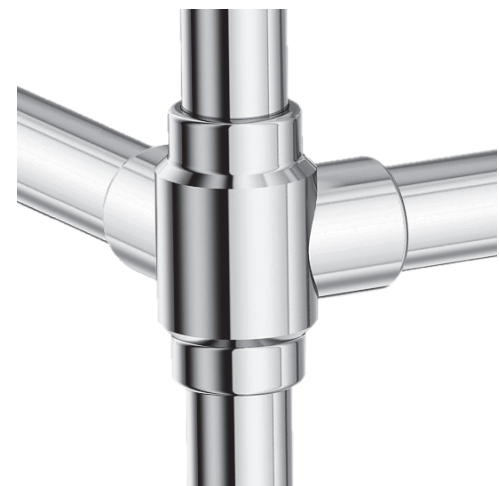

Crate / Handling Fee

Counter Top and Legs	Contact MTI
Counter Top and Legs with Shelf	Contact MTI

Close-up of Modern corner fitting.