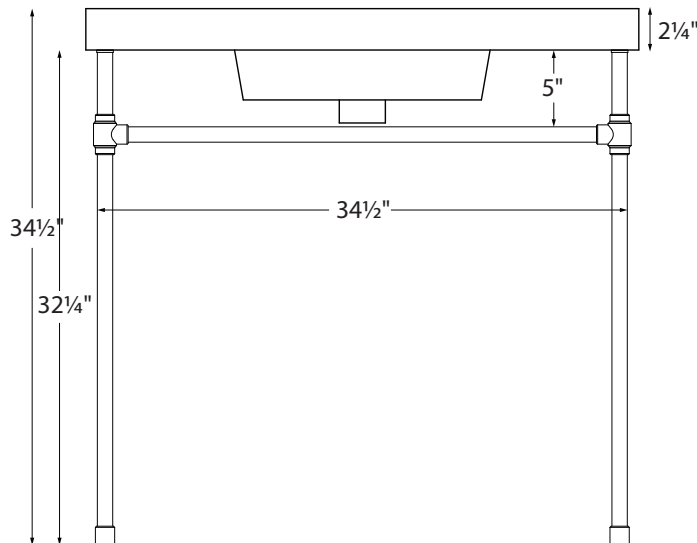

36" Modern Vanity

Model # CP801-36

36" x 22" x 34.5"

Due to the nature of this product, it is not offered in custom sizes. Measurements are $\pm 1/2"$ and are subject to change without notice. Data herein supersedes all previous prior to publication date indicated below.

CONSTRUCTION AND STANDARD FEATURES

- 36" Modern Top includes the Petra 1 bowl (5/4" depth).
- Single-bowl design; 1.5" drain opening.
- The top is one-piece construction using SculptureStone® material, which is solid through and through.
- This material is non-porous, stain, mold and mildew-resistant, making cleaning and maintenance easy.
- Same material and color all the way through, with minor variations due to use of natural minerals.
- Palmer legs systems are fabricated from solid brass tubing and components.
- All leg fittings are precision machined, not cast, from solid rod.
- Metal finishes are architectural grade, polished and plated to perfection.
- Five-Year Limited Residential Warranty for MTI tops and Palmer console leg system.

Size and Style	Details	Top Finish	Part #	List Price
36" Modern without shelf	<u>Top:</u> Petra 1 bowl <u>Legs:</u> Palmer Studio 1.0 Legs standard in chrome finish	Matte White	CP801-36MT	\$5,060
		Gloss White	CP801-36GL	\$5,635
36" Modern with shelf	<u>Top:</u> Petra 1 bowl <u>Legs:</u> Palmer Studio 1.0 Legs standard in chrome finish <u>Shelf:</u> Made of SculptureStone, measures 32" x 17½"	Matte White	CPS801-36MT	\$6,215
		Gloss White	CPS801-36GL	\$7,155