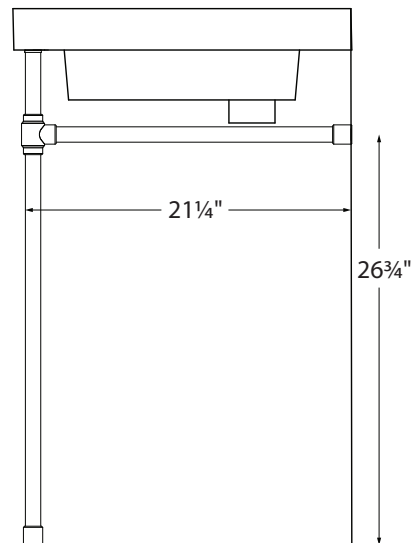

36" Modern Vanity

Model # CP801-36

36" x 22" x 34.5"

Due to the nature of this product, it is not offered in custom sizes. Measurements are $\pm 1/2"$ and are subject to change without notice. Data herein supersedes all previous prior to publication date indicated below.

CONSTRUCTION AND STANDARD FEATURES

- 36" Modern Top includes the Petra 1 bowl (5/4" depth).
- Single-bowl design; 1.5" drain opening.
- The top is one-piece construction using SculptureStone® material, which is solid through and through.
- This material is non-porous, stain, mold and mildew-resistant, making cleaning and maintenance easy.
- Same material and color all the way through, with minor variations due to use of natural minerals.
- Palmer legs systems are fabricated from solid brass tubing and components.
- All leg fittings are precision machined, not cast, from solid rod.
- Metal finishes are architectural grade, polished and plated to perfection.
- Five-Year Limited Residential Warranty for MTI tops and Palmer console leg system.

Size and Style	Details	Top Finish	Part #	List Price
36" Modern without shelf	<u>Top:</u> Petra 1 bowl <u>Legs:</u> Palmer Studio 1.0 Legs standard in chrome finish	Matte White	CP801-36MT	\$5,060
		Gloss White	CP801-36GL	\$5,635
36" Modern with shelf	<u>Top:</u> Petra 1 bowl <u>Legs:</u> Palmer Studio 1.0 Legs standard in chrome finish <u>Shelf:</u> Made of SculptureStone, measures 32" x 17½"	Matte White	CPS801-36MT	\$6,215
		Gloss White	CPS801-36GL	\$7,155