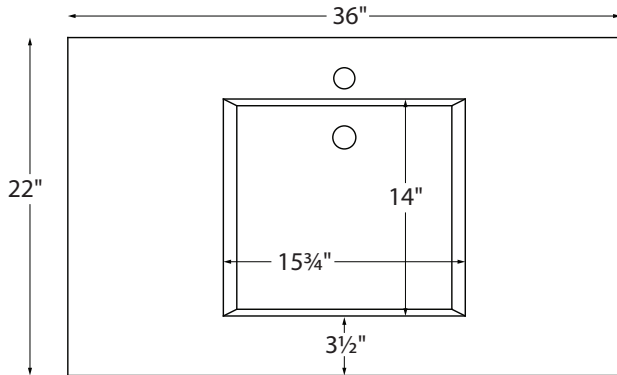

36" Modern Vanity

Model # CP801-36

36" x 22" x 34.5"

Due to the nature of this product, it is not offered in custom sizes. Measurements are $\pm 1/2"$ and are subject to change without notice. Data herein supersedes all previous prior to publication date indicated below.

CONSTRUCTION AND STANDARD FEATURES

- 36" Modern Top includes the Petra 1 bowl (5/4" depth).
- Single-bowl design; 1.5" drain opening.
- The top is one-piece construction using SculptureStone® material, which is solid through and through.
- This material is non-porous, stain, mold and mildew-resistant, making cleaning and maintenance easy.
- Same material and color all the way through, with minor variations due to use of natural minerals.
- Palmer legs systems are fabricated from solid brass tubing and components.
- All leg fittings are precision machined, not cast, from solid rod.
- Metal finishes are architectural grade, polished and plated to perfection.
- Five-Year Limited Residential Warranty for MTI tops and Palmer console leg system.

Size and Style	Details	Top Finish	Part #	List Price
36" Modern without shelf	<u>Top:</u> Petra 1 bowl <u>Legs:</u> Palmer Studio 1.0 Legs standard in chrome finish	Matte White	CP801-36MT	\$5,060
		Gloss White	CP801-36GL	\$5,635
36" Modern with shelf	<u>Top:</u> Petra 1 bowl <u>Legs:</u> Palmer Studio 1.0 Legs standard in chrome finish <u>Shelf:</u> Made of SculptureStone, measures 32" x 17½"	Matte White	CPS801-36MT	\$6,215
		Gloss White	CPS801-36GL	\$7,155