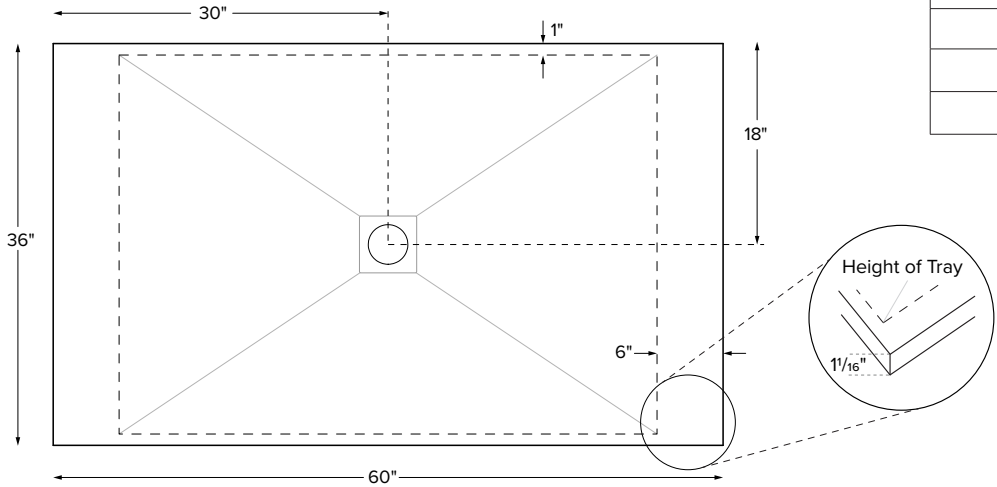

Cosmopolitan Collection Shower Bases

Centrar

60" x 36" x 1.1"
MULTI, LOW-PROFILE THRESHOLD textured floor
Center Drain
Mineral Composite
128 lbs / 58 kg

When ordering, must specify tile flange locations.

Factory-installed tile flange is 1/16" thick. Account for this thickness for each side with flange when planning final opening size.

Model #	Texture	Description	Color / Finish	MSRP
SBB6036	Pizarra	Matching Pizarra hidden drain cover	White Matte	\$2,190
SBB6036V			Optional Color	

Teak Bath Mat (TKMAT3018) \$815 Measures 30" x 17.5" x 1"
Custom sizes also available. Contact MTI for details.

Recommended Drain Kits

- Oatey 42099
- Westbrass D206P

ORDERING AND INSTALLATION

- Factory-installed tile flange on 1, 2 or 3 sides to facilitate installation. Must specify tile flange location(s) on order.
- Include tile flange thickness when planning framed shower base opening.
- 3.5" drain opening pre-drilled.
- Drain cover included. Check packaging carefully.
- Designed to install on a flat, level subfloor. See installation instructions.
- All bases are in accordance with CSA B45.5/APMO Z124 standard and compliant with ASTM C 1028-07 coefficient of friction.

Factory-installed tile flange is 1/16" thick.
Account for this thickness when planning final opening size.

Shown above on Lado shower base

- Options and accessories may be packaged inside the box. Always check packaging before discarding.
- All product measurements are ±1/2".
- Specifications and configurations are subject to change without notice.
- Measurements herein supersede all others published prior to publication date below.