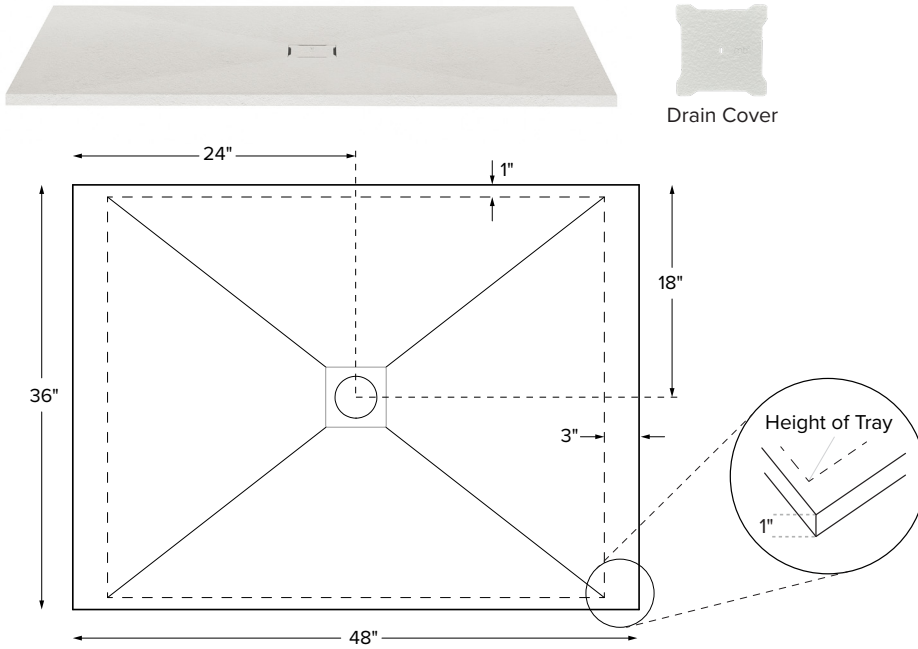

Centrar

48" x 36" x 1"
MULTI, LOW-PROFILE THRESHOLD textured floor
Center Drain
Mineral Composite
97 lbs / 44 kg

When ordering, must specify tile flange locations.

Factory-installed tile flange is 1/16" thick. Account for this thickness for each side with flange when planning final opening size.

ORDERING AND INSTALLATION

- Factory-installed tile flange on 1, 2 or 3 sides to facilitate installation. Must specify tile flange location(s) on order.
- Include tile flange thickness when planning framed shower base opening.
- 3.5" drain opening pre-drilled.
- Drain cover included. Check packaging carefully.
- Designed to install on a flat, level subfloor. See installation instructions.
- All bases are in accordance with CSA B45.5/IAPMO Z124 standard and compliant with ASTM C 1028-07 coefficient of friction.

Shown above on Lado shower base

Factory-installed tile flange is 1/16" thick. Account for this thickness when planning final opening size.

Recommended Drain Kits
Oatey 42099 Westbrass D206P

- Options and accessories may be packaged inside the box. Always check packaging before discarding.
- All product measurements are ±1/2".
- Specifications and configurations are subject to change without notice.
- Measurements herein supersede all others published prior to publication date below.