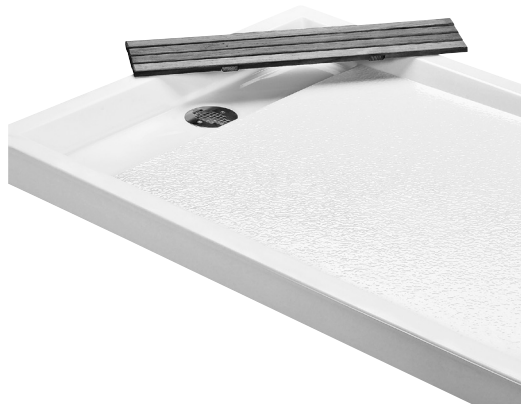

Teak Hidden Drain Cover

Teak Drain Cover for Designer Collection Hidden Drain Shower Bases

Shower Base Model	Part # for Teak Drain Cover	Pricing
MTSB-6032MTHD	TKHD32	\$240
MTSB-6036MTHD	TKHD36	\$250
MTSB-6042MTHD	TKHD42	\$265
MTSB-7236MTHD	TKHD36	\$250
MTSB-7848MTHD	TKHD48	\$295

CONSTRUCTION AND STANDARD FEATURES

- Drain cover of smooth, durable teak combines beauty with practicality.
- Designed specifically for MTI shower bases with a hidden drain.
- Constructed of the finest grades of Genuine Teak*.
- Flat slatted teak mat lets water and soap run through, so there is no residue build-up.
- Unsurpassed quality and workmanship.
- Handcrafted and milled in the USA.