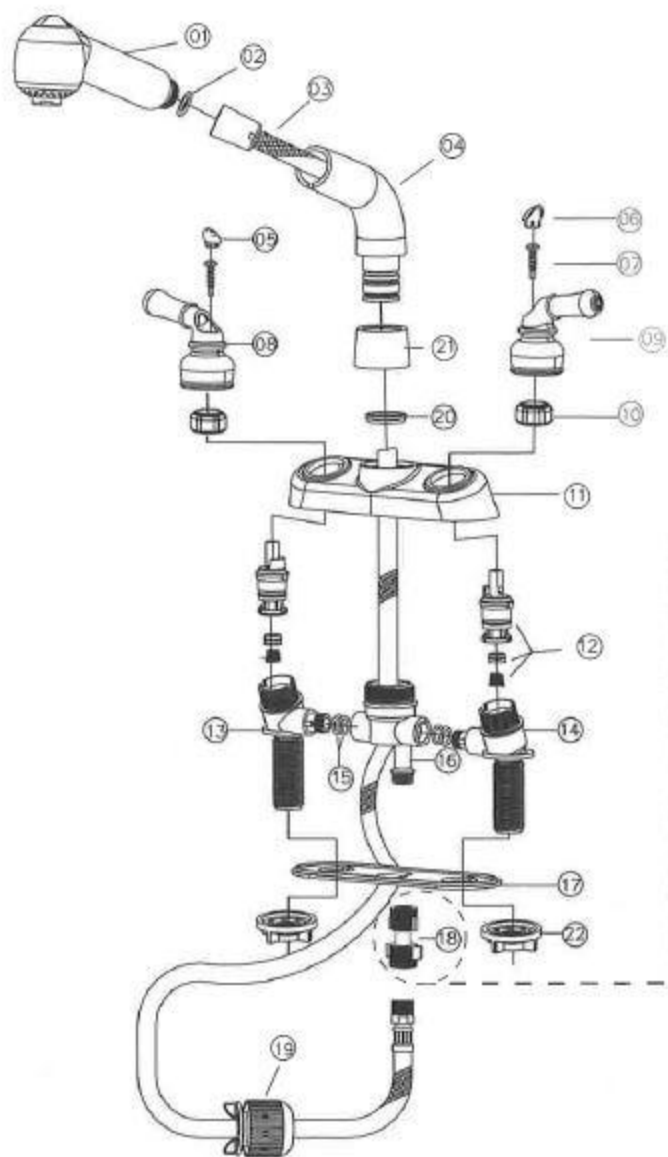

PARTS ILLUSTRATION-PART NO.28.600A

4-INCH PULLOUT LAUNDRY FAUCET KIT

IMPORTANT

PARTS LIST

key No.	Description	QTY
1	Pull Out Assm	1
2	O-Ring	1
3	PVC Hose	1
4	Support	1
5	Handle Cap(H)	1
6	Handle Cap(C)	1
7	Screw	2
8	Handle (H)	1
9	Handle (C)	1
10	Nut	2
11	Escutcheon	1
12	Cartridge	2
13	Shanks(R)	1
14	Shanks(L)	1
15	O-Ring	4
16	Body	1
17	Base Plate	1
18	Check Valve	1
19	Weight	1
20	C-Ring	1
21	Nut	1
22	Mounting Nut	2

Should you have any problems with this faucet/shower valve please contact us at:

Homewerks Worldwide,LLC
500 Bond Street
Lincolnshire,IL 60069
224-543-1500

Aerator: 2.5 GPM MAX