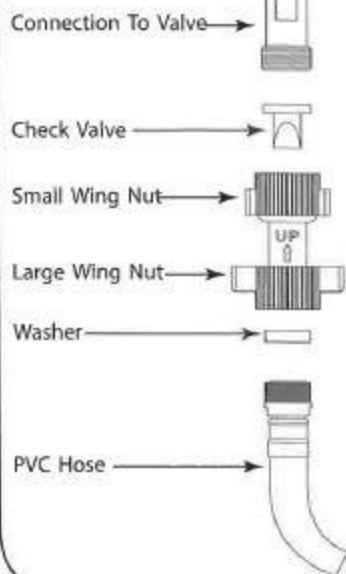

PARTS ILLUSTRATION-PART NO.28.600A

4-INCH PULLOUT LAUNDRY FAUCET KIT

IMPORTANT

PARTS LIST

key No.	Description	QTY
1	Pull Out Assm	1
2	O-Ring	1
3	PVC Hose	1
4	Support	1
5	Handle Cap(H)	1
6	Handle Cap(C)	1
7	Screw	2
8	Handle (H)	1
9	Handle (C)	1
10	Nut	2
11	Escutcheon	1
12	Cartridge	2
13	Shanks(R)	1
14	Shanks(L)	1
15	O-Ring	4
16	Body	1
17	Base Plate	1
18	Check Valve	1
19	Weight	1
20	C-Ring	1
21	Nut	1
22	Mounting Nut	2

Should you have any problems with this faucet/shower valve please contact us at:

Homewerks Worldwide,LLC
500 Bond Street
Lincolnshire,IL 60069
224-543-1500

Aerator: 2.5 GPM MAX