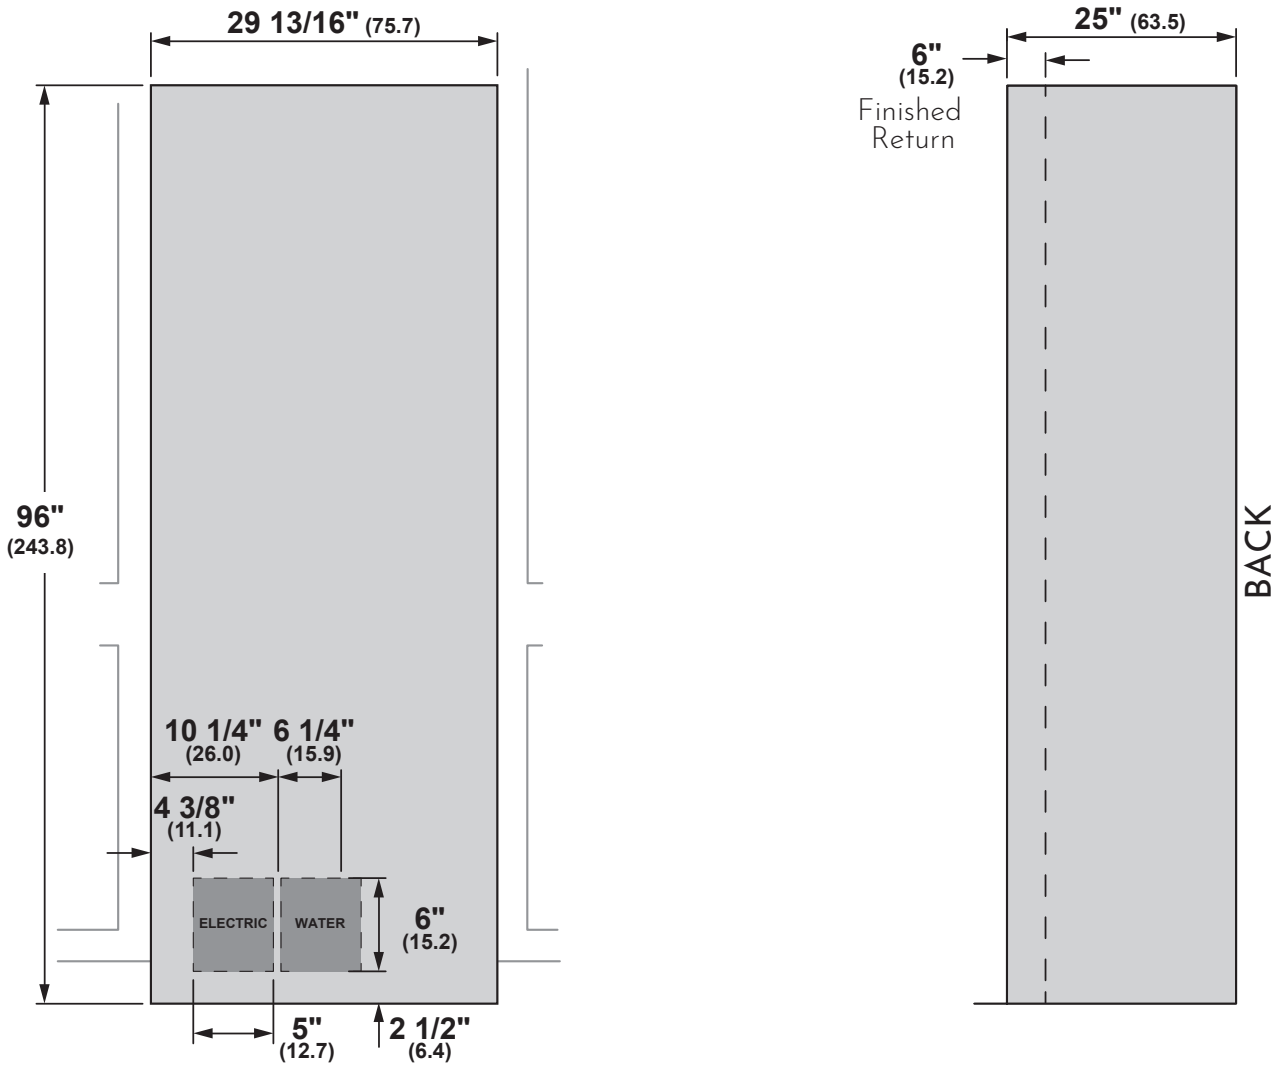

MONOGRAM DESIGNER COLLECTION

30" COLUMN INSTALLATION

SINGLE INSTALLATION CUT OUT OVERVIEW

SINGLE 30" INSTALLATION

30" INTEGRATED FREEZER, ZIF301NBRII AND
30" INTEGRATED REFRIGERATOR, ZIR301NBRII

ACCESSORIES REQUIRED FOR INSTALL

30" Brass Top Plate	ZKW30BW
30" Brass Toe Kick	ZKW30BV
30" Titanium Top Plate	ZKW30TV
30" Titanium Toe Kick	ZKW30TV