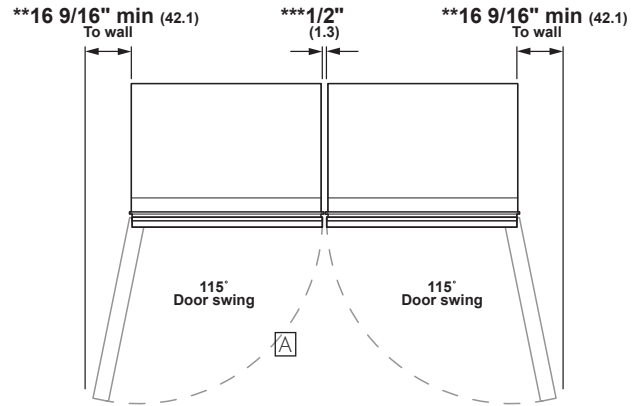

MONOGRAM DESIGNER COLLECTION 30" DUAL COLUMN INSTALLATION

DUAL INSTALLATION CUT OUT OVERVIEW

DUAL INSTALLATION 30" INTEGRATED FREEZER, ZIF301NBRII AND 30" INTEGRATED REFRIGERATOR, ZIR301NBRII

DUAL PRODUCT CLEARANCES

** Dimensions based on handle height of 2 9/16" (6.5)
*** Included in the 59 1/2" or 71 1/2" cut out requirements

ACCESSORIES REQUIRED FOR INSTALL

60" Brass Top Plate	ZKW60BV
60" Brass Toe Kick	ZKK60BV
60" Titanium Top Plate	ZKW60TV
60" Titanium Toe Kick	ZKK60TV

Overall Width (inches)	71 1/4"
Overall Height (inches)	4"
Overall Depth (inches)	1/8"
Overall Weight (pounds)	4 lbs.