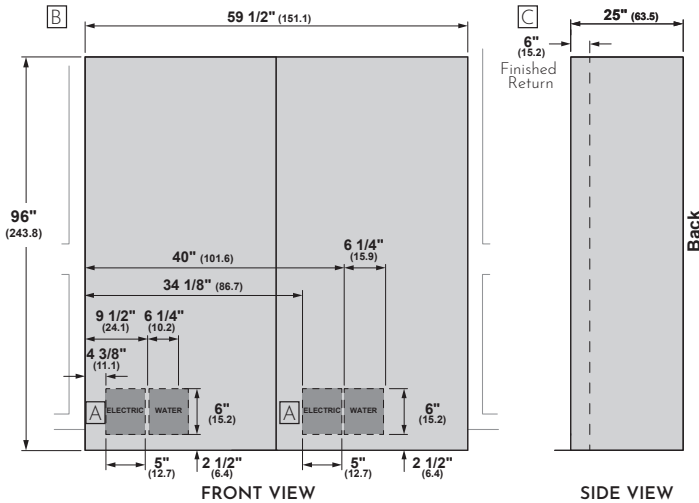

MONOGRAM DESIGNER COLLECTION 30" DUAL COLUMN INSTALLATION

DUAL INSTALLATION CUT OUT OVERVIEW

DUAL INSTALLATION 30" INTEGRATED FREEZER, ZIF301NBRII AND 30" INTEGRATED REFRIGERATOR, ZIR301NBRII