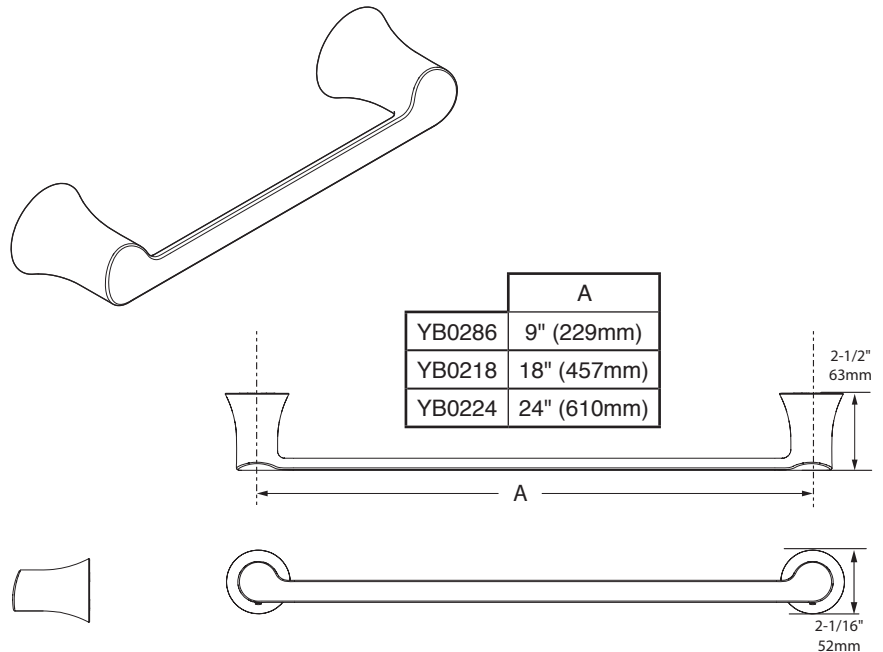

Moen Accessories Technical Specification

Towel Bar

YB0286, YB0218, YB0224

Stock Numbers:

- YB0286CH – 9" Towel Bar
Chrome
- YB0286BN – 9" Towel Bar
Brushed Nickel
- YB0286BL – 9" Towel Bar
Matte Black
- YB0218CH – 18" Towel Bar
Chrome
- YB0218BN – 18" Towel Bar
Brushed Nickel
- YB0218BL – 18" Towel Bar
Matte Black
- YB0224CH – 24" Towel Bar
Chrome
- YB0224BN – 24" Towel Bar
Brushed Nickel
- YB0224BL – 24" Towel Bar
Matte Black

Dimensions:

Installation Instructions:

1. Position the mounting template on the wall in the desired location.
2. Using a level, align the template and tape it to the wall.
3. Using the horizontal holes for drywall installation OR the vertical holes for installation into a stud, mark the hole locations at each mounting post for your corresponding product OR drill two 1/4" pilot holes at the corresponding location.
4. Remove the template from the wall.
5. Using a #2 Phillips head screwdriver, screw the provided anchors into the wall until flush.
6. Remove mounting post from the product assemblies by loosening each set screw with the provided hex wrench.
7. One at a time, place each mounting post over the anchors (with the arrow facing up) and insert provided screws through the post into the anchors.
8. Tighten screws.
9. Assemble the towel bar and posts.
10. While assembled, position each end post with setscrews facing down and place over both mounting posts. Tighten the setscrew at the bottom of each post.