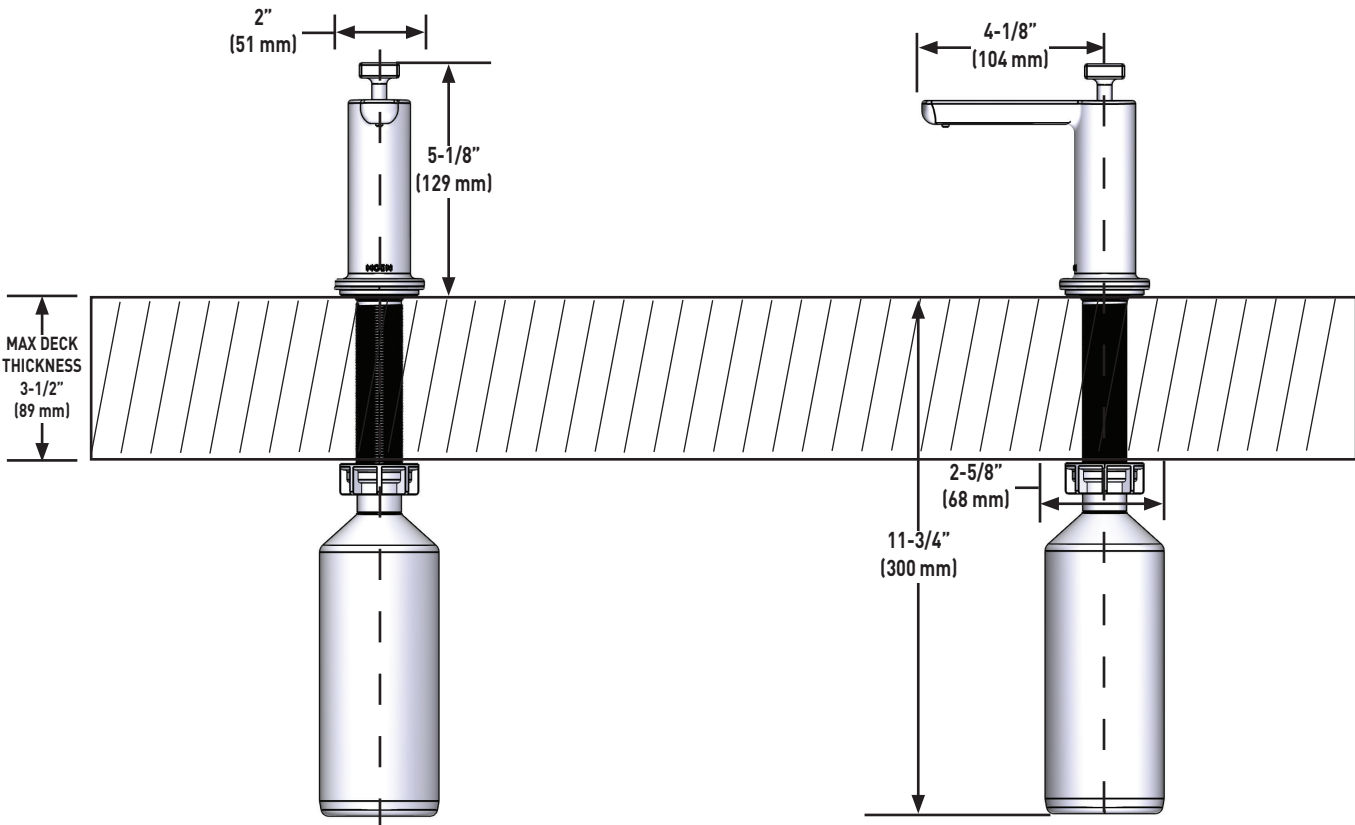

### SOAP/LOTION DISPENSER

**MODELS:** S3952 Series

**NOTE:** DESIGNED TO BE INSTALLED THROUGH 1 HOLE 1-1/8" DIAMETER

**CRITICAL DIMENSIONS** DO NOT SCALE