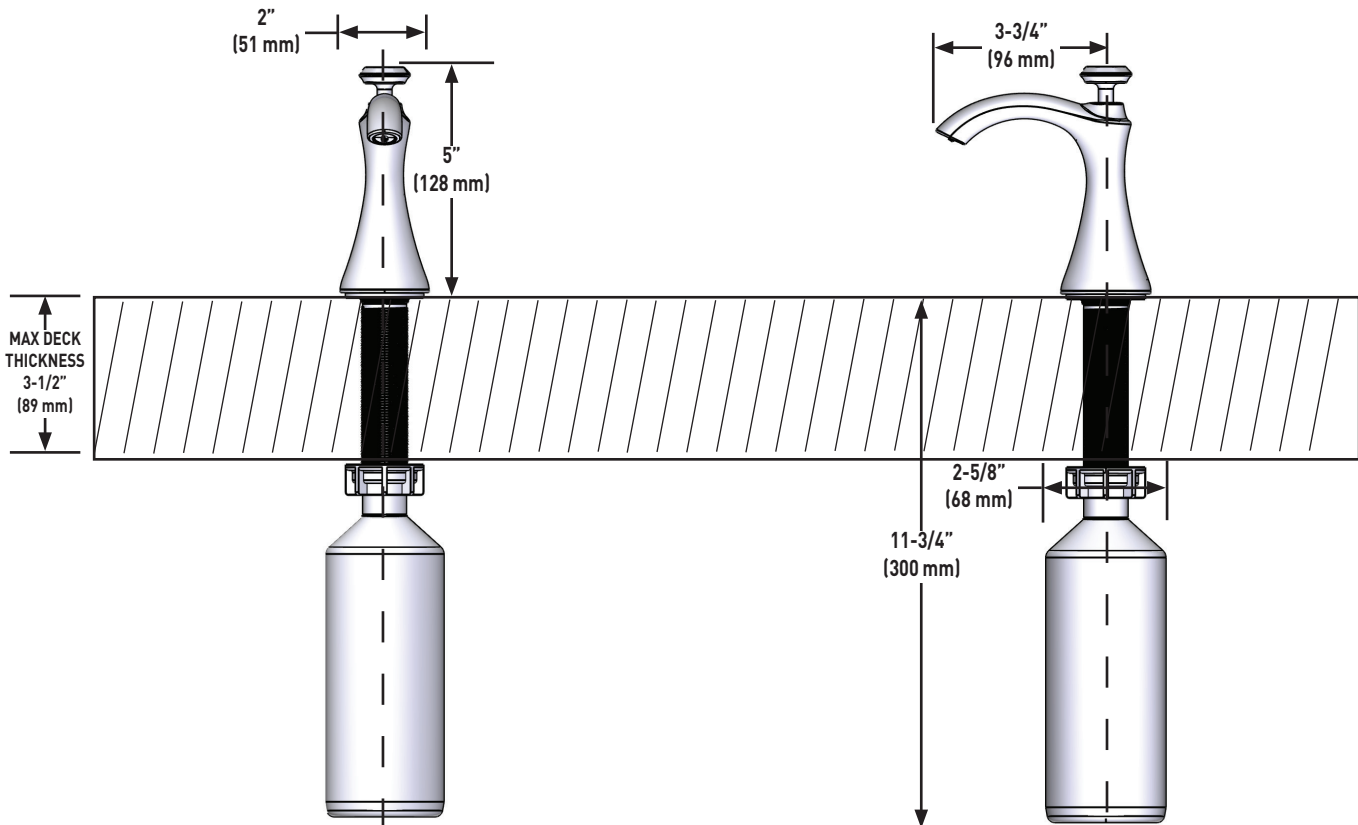

Visit www.moen.com/support for complete details and limitations

SINEMA

SOAP/LOTION DISPENSER

MODELS: S3950 Series

NOTE: DESIGNED TO BE INSTALLED THROUGH 1 HOLE 1-1/8" DIAMETER

CRITICAL DIMENSIONS DO NOT SCALE