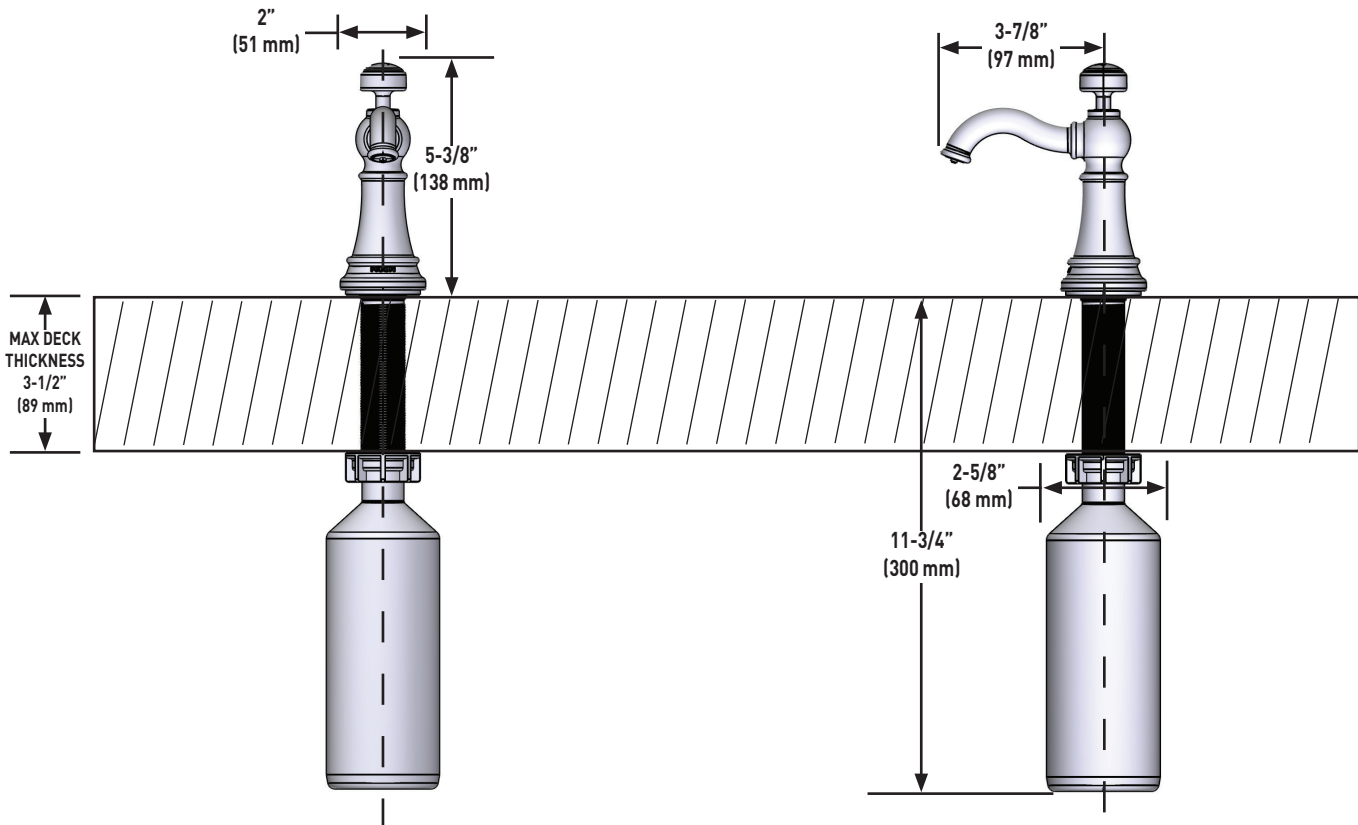

Visit www.moen.com/support for complete details and limitations

WEYMOUTH SOAP/LOTION DISPENSER

MODELS: S3949 Series

NOTE: DESIGNED TO BE INSTALLED THROUGH 1 HOLE 1-1/8" DIAMETER

CRITICAL DIMENSIONS DO NOT SCALE