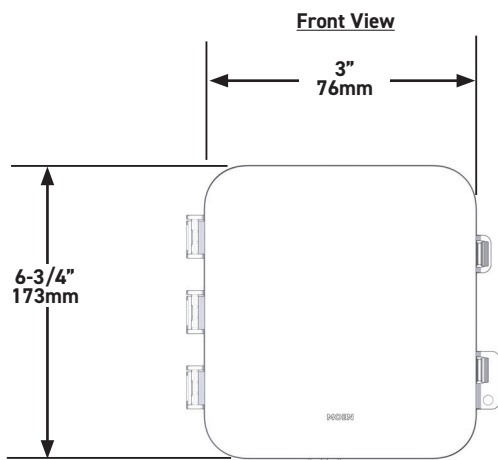

WARRANTY

- Backed by Moen's 1-year limited warranty to cover any manufacturer defects.

Moen®

Smart Sprinkler Controller Outdoor Enclosure

MODELS: WIACC001G1USA
WIACC001G1CAN

CRITICAL DIMENSIONS DO NOT SCALE