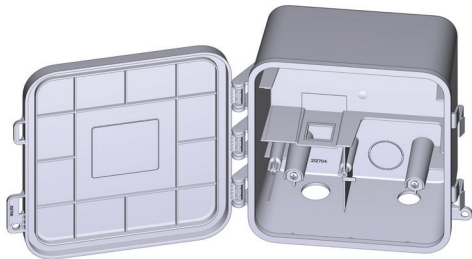

MOEN®

SPECIFICATIONS

STANDARDS

- Securely houses the Moen Smart Sprinkler Controller to protect the device in outdoor installation settings
- Designed for outdoor electrical systems – even in extreme temperatures – to keep the controller running uninterrupted.

WARRANTY

- Backed by Moen's 1-year limited warranty to cover any manufacturer defects.

Moen®

Smart Sprinkler Controller Outdoor Enclosure

MODELS: WIACC001G1USA
WIACC001G1CAN

CRITICAL DIMENSIONS DO NOT SCALE