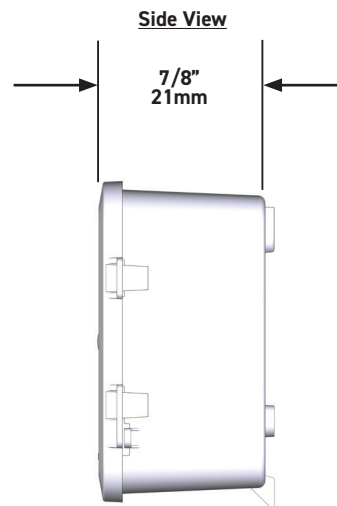

WARRANTY

- Backed by Moen's 1-year limited warranty to cover any manufacturer defects.

Moen®

Smart Sprinkler Controller Outdoor Enclosure

MODELS: WIACC001G1USA
WIACC001G1CAN

CRITICAL DIMENSIONS DO NOT SCALE