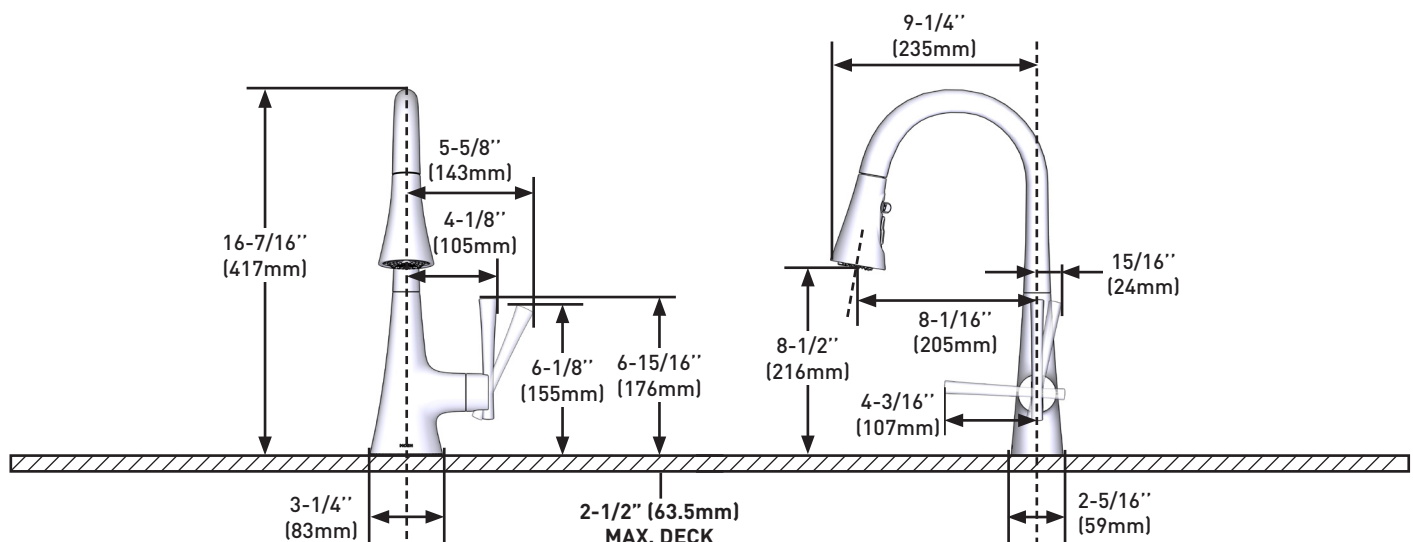

Kurv™

**3-in-1 Water Filtration
Pulldown Kitchen Faucet**

MODELS: F9126 Series

**NOTE: THIS FAUCET IS DESIGNED
TO BE INSTALLED THROUGH 1
HOLE, 1-1/2" (38mm) MIN. DIA.**

CRITICAL DIMENSIONS DO NOT SCALE