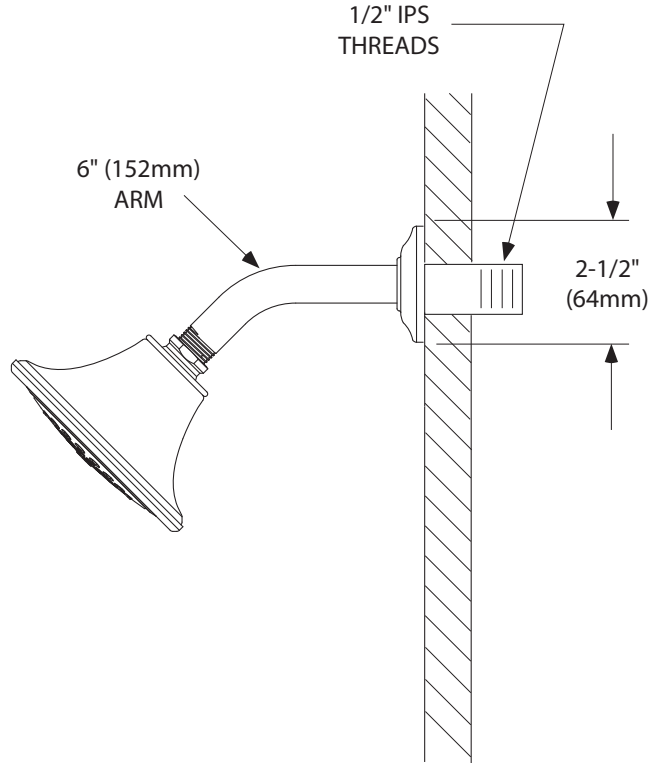

CRITICAL DIMENSIONS

(DO NOT SCALE)