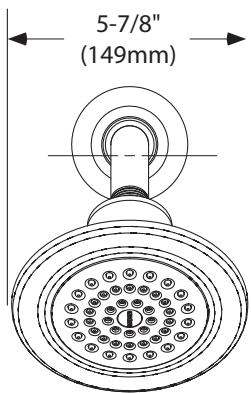

CRITICAL DIMENSIONS

(DO NOT SCALE)