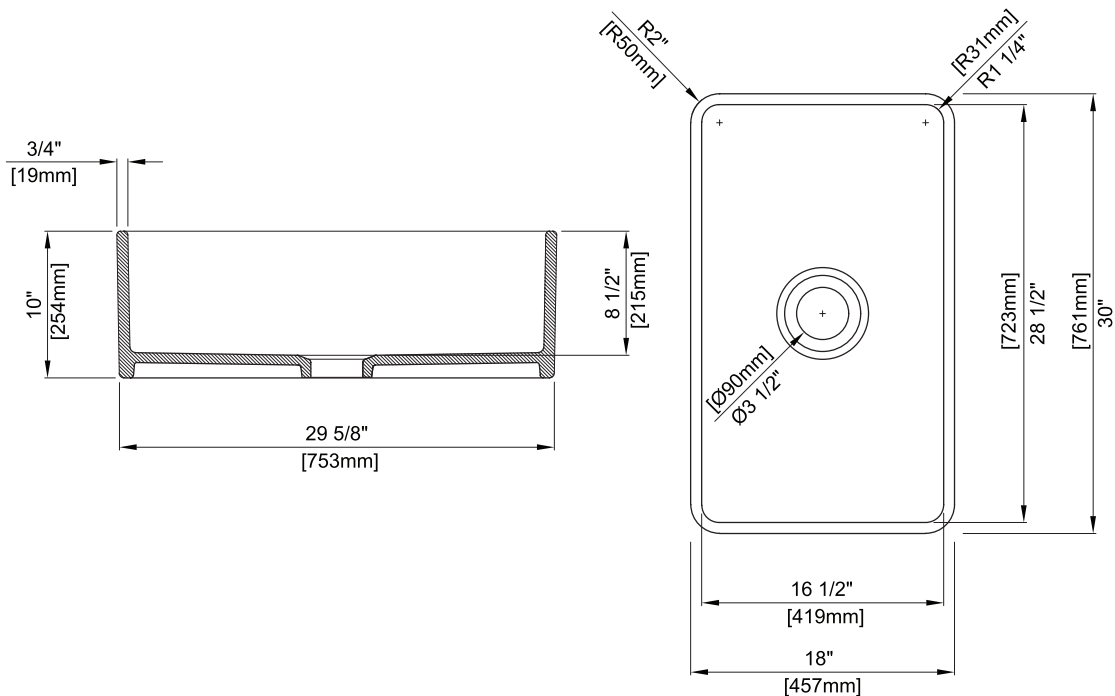

Model Number	Faucet Holes	Depth-Inches	Drain Placement
FC301810	N/A	10"	Center

Apron Front Single Bowl Kitchen Sink

FEATURES

- Fine fireclay construction
- Sink is finished on all four sides
- 3-1/2" center drain
- Stainless steel bottom sink rack and chrome strainer included
- Requires an additional flange if using a garbage disposal (not included)
- Requires support frame in cabinetry

STANDARD COLORS

- White (001)

NOMINAL DIMENSIONS

- 30"X18"X10"

BOWL INSIDE DIMENSIONS

- 28 1/2" (723mm) wide
- 16 1/2" (419mm) front to back
- 8 1/2" (215mm) depth

COMPONENTS INCLUDED THE BOX

- 2300 0015 - 28 1/2"X16 1/2"
- SS SINK RACK - CHROME (1pc)
- 2330 0001 - SINK STRAINER - CHROME (1pc)

COMPLIANCE CERTIFICATIONS

- Meet or Exceeds ASME A112.19.2 / CSA B45.1

CRITICAL DIMENSIONS

(DO NOT SCALE)

NOTES: Refer to installation instructions supplied with kitchen sink for undermount, countertop or above counter custom installations.

Due to the fireclay process, dimensions may vary. Please use the actual sink that you will be installing in order to determine the cutout dimensions for your countertop.