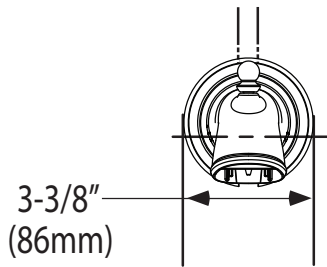

Buy it for looks. Buy it for life.®

DESCRIPTION

- Metal construction with various finishes identified by suffix
- Designed to be installed on a 1/2" pipe IPS connection

STANDARDS

- Third party certified to meet ASME A112.18.1/ CSA B125.1 and all applicable requirements referenced therein

Models: 3814 series

CRITICAL DIMENSIONS

(DO NOT SCALE)