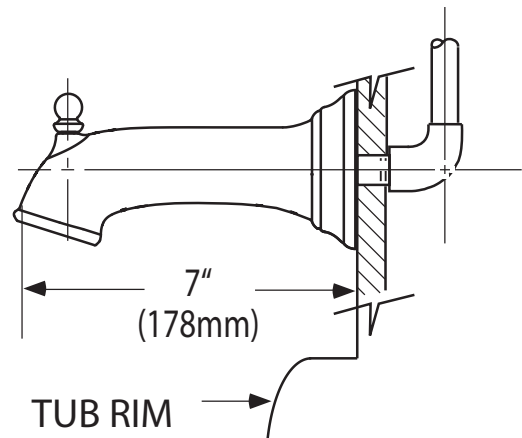

Buy it for looks. Buy it for life.®

DESCRIPTION

- Metal construction with various finishes identified by suffix
- Designed to be installed on a 1/2" pipe IPS connection

STANDARDS

- Third party certified to meet ASME A112.18.1/ CSA B125.1 and all applicable requirements referenced therein

WARRANTY

- Lifetime limited warranty against leaks, drips and finish defects to the original consumer purchaser
- 5 year warranty if used in commercial installations

Specifications

BRANTFORD™
Diverter Tub Spout 1/2" IPS

Models: 3814 series

CRITICAL DIMENSIONS

(DO NOT SCALE)