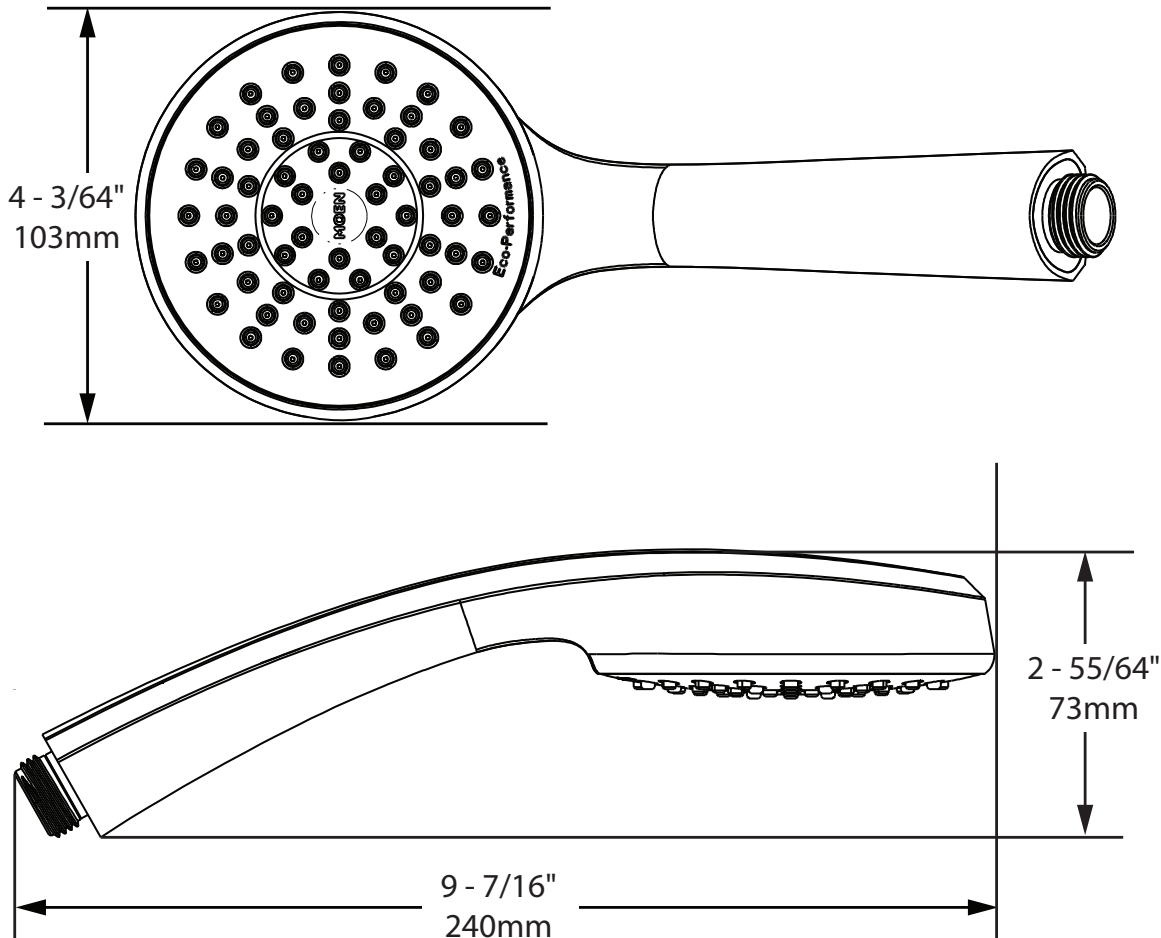

## DESCRIPTION

- Various finishes identified by suffix
- Single function handshower only
- Nonmetallic spray face
- Nonmetallic shell

## CRITICAL DIMENSIONS

(DO NOT SCALE)