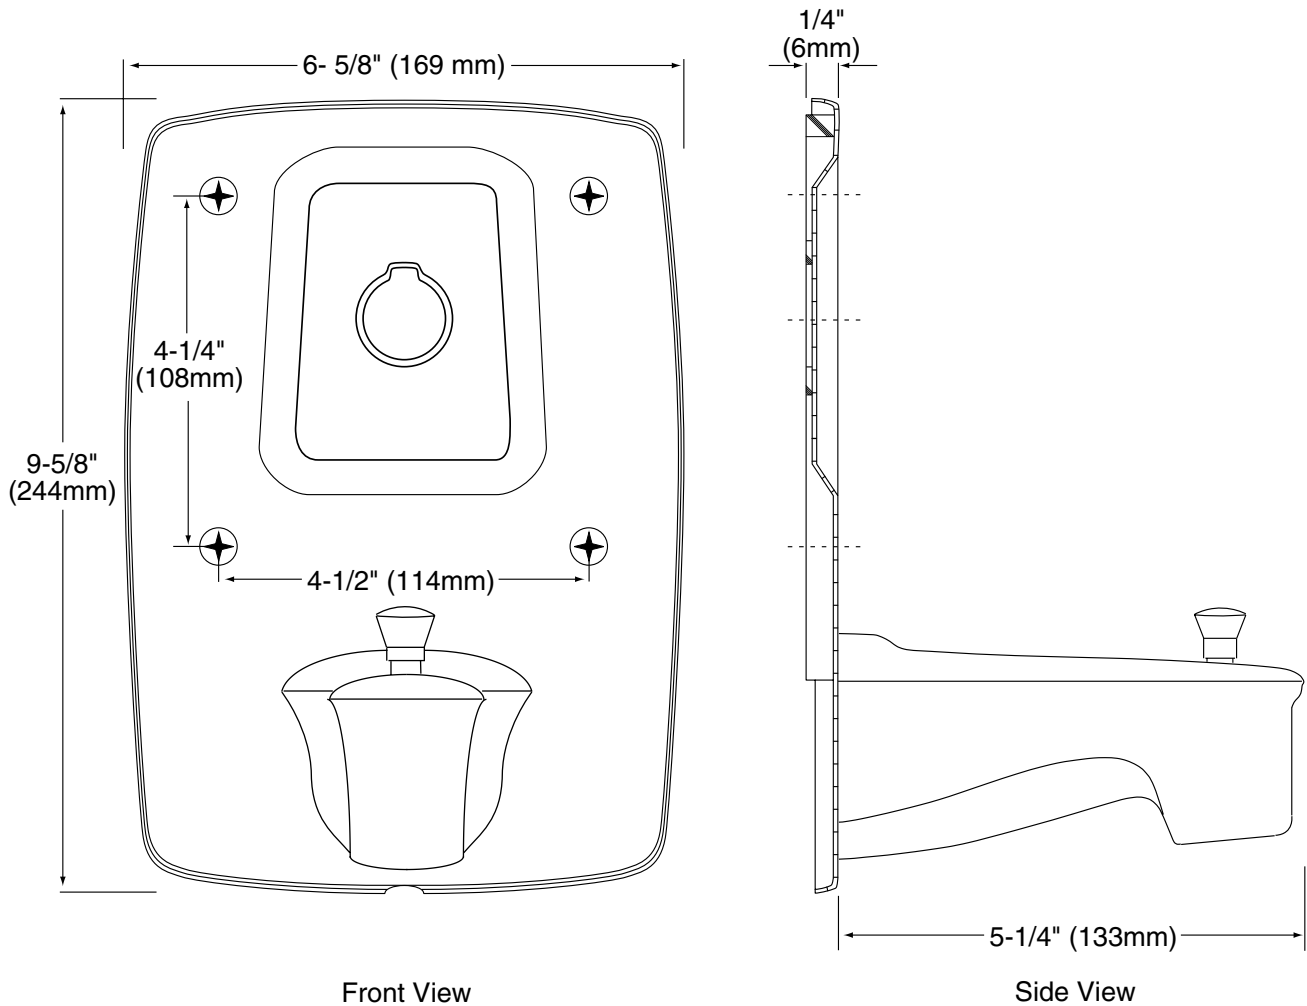

DESCRIPTION

- The cover plate is a chrome-plated metal construction.
- The diverter tub spout is 1/2" slip fit, constructed of chrome-plated ABS material.
- Designed to replace trim on old style 3700 series Moenique tub/shower units.

WARRANTY

- Warranted for one year against material or manufacturing defects.

**MOENIQUE® SERVICE KIT
TUB/SHOWER**

Model: 14292

CRITICAL DIMENSIONS

(DO NOT SCALE)