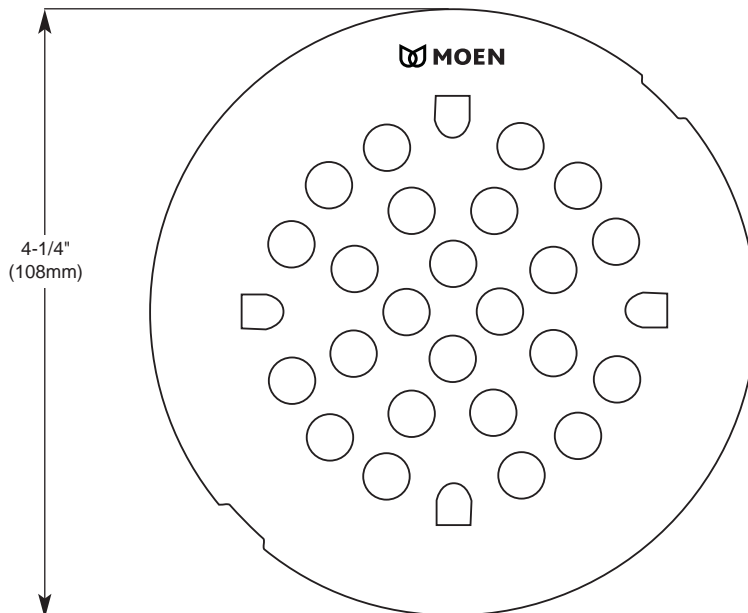

CRITICAL DIMENSIONS

(DO NOT SCALE)