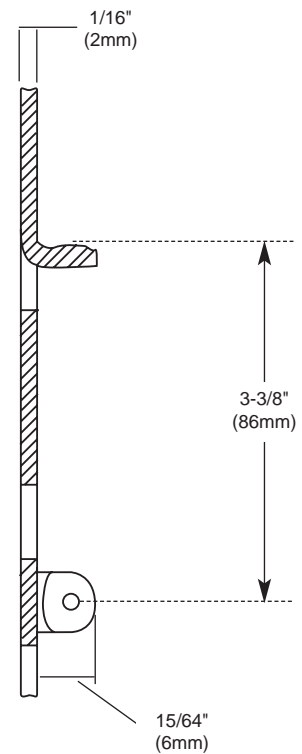

## DESCRIPTION

- 4-1/4" Snap-in Shower Drain Cover
- Brass construction
- Fits 3" drain opening

## CRITICAL DIMENSIONS

(DO NOT SCALE)