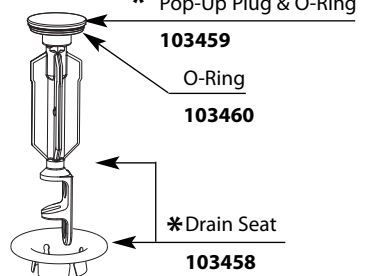

Replacement Cartridge
1224

Cartridge Nut
97535

* Hub & Elbow Assembly
(Includes cartridge nut & escstcheon nut)
100553 Hot
100552 Cold

* Aerator Kit (1.5 gpm)
101035 Chrome
Aerator Kit (2.2 gpm)
100112 Chrome

Deck Gasket Kit
97564

Hardware Package
13678

* Pop-Up Plug & O-Ring
103459
O-Ring
103460

* Drain Seat
103458

Models Prior to 4/1/02

Buy it for looks. Buy it for life.®

Illustrated Parts

Available Finishes