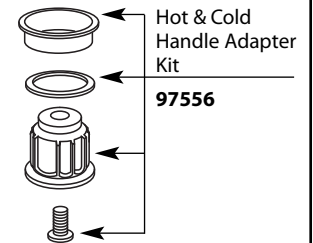

Models Prior to 4/1/02