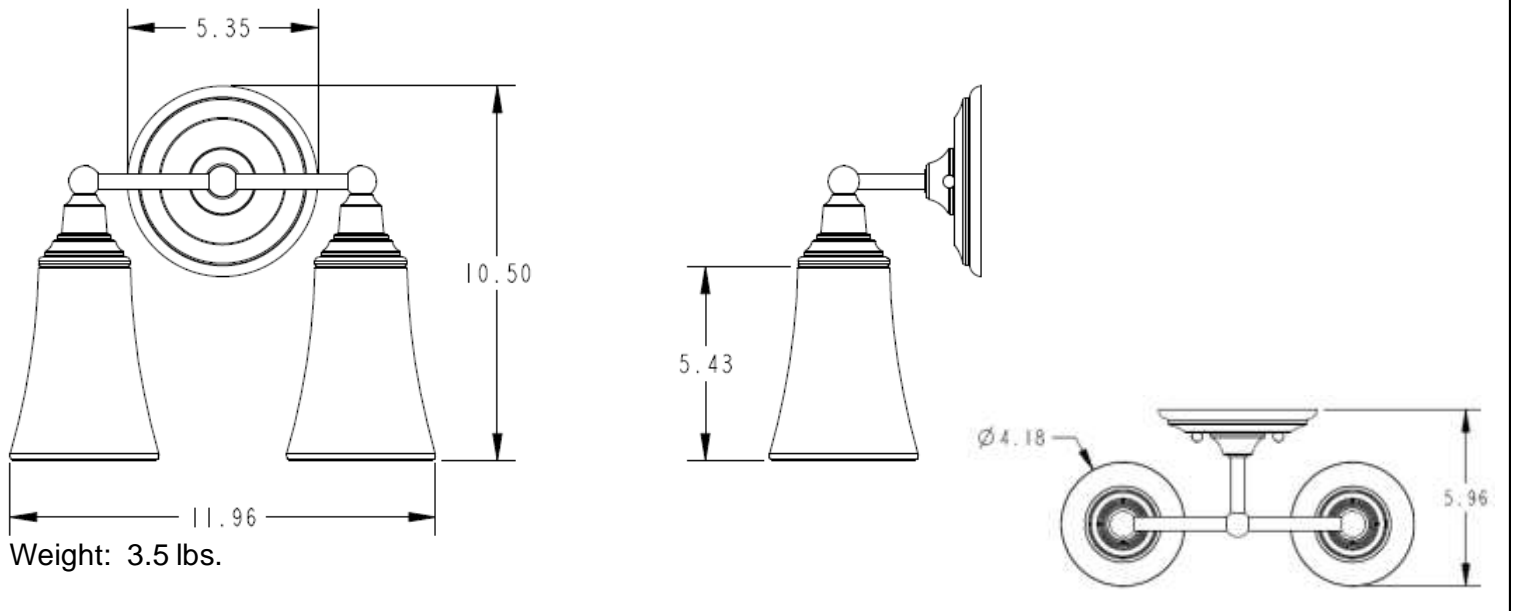

ROTHBURY™ Technical Specification

YB8262

2-Globe Light Fixture

Dimensions:

Product Information:

Stock Numbers: YB8262CH – CHROME
YB8262BN – BRUSHED NICKEL
YB8262ORB – OIL RUBBED BRONZE

Globe Service Kit: YB8269

Materials: Zinc, glass

Voltage: 120v

Bulb: 100w max (not included); medium base

UL Listed: Yes – for dry locations

Important Notes: Turn off power during installation. Do not connect or disconnect under load.