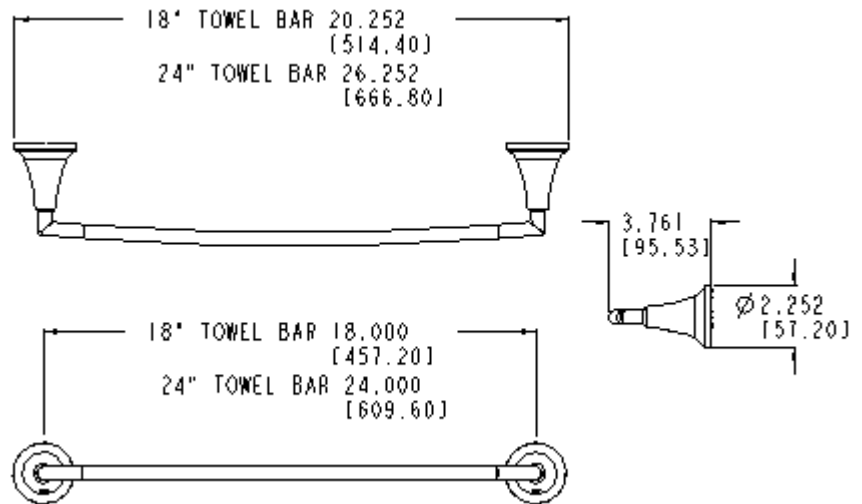

## 18" & 24" Towel Bar

### Stock Numbers:

- ❑ YB5818BB – 18" Towel Bar  
Brushed Bronze Finish
- ❑ YB5824BB – 24" Towel Bar  
Brushed Bronze Finish
- ❑ YB5818BN – 18" Towel Bar  
Brushed Nickel Finish
- ❑ YB5824BN – 24" Towel Bar  
Brushed Nickel Finish
- ❑ YB5818CH – 18" Towel Bar  
Chrome Finish
- ❑ YB5824CH – 24" Towel Bar  
Chrome Finish

### Materials:

Towel bar posts are constructed of zinc. Bar is constructed of aluminum.

### Dimensions: