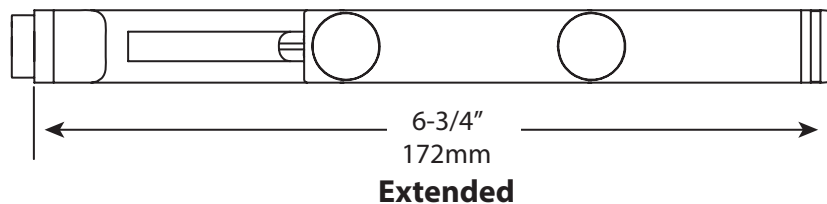

### DESCRIPTION

- Extension kit designed to bridge gap between faucet lift rod and sink drain assembly
- Adjustable
- Metallic construction
- Wing nuts to allow for simple setting of desired range
- Pivot rod and perforated strap are not included

### WARRANTY

- 1 year limited warranty on manufacturer's defects to the original consumer purchaser

**Pivot Rod Extension Linkage**

**Model: 98085**

### CRITICAL DIMENSIONS

(DO NOT SCALE)