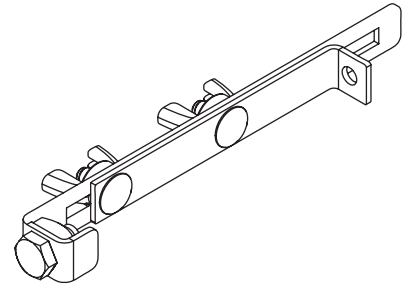

### DESCRIPTION

- Extension kit designed to bridge gap between faucet lift rod and sink drain assembly
- Adjustable
- Metallic construction
- Wing nuts to allow for simple setting of desired range
- Pivot rod and perforated strap are not included

### WARRANTY

- 1 year limited warranty on manufacturer's defects to the original consumer purchaser

**Pivot Rod Extension Linkage**

**Model: 98085**

### CRITICAL DIMENSIONS

(DO NOT SCALE)