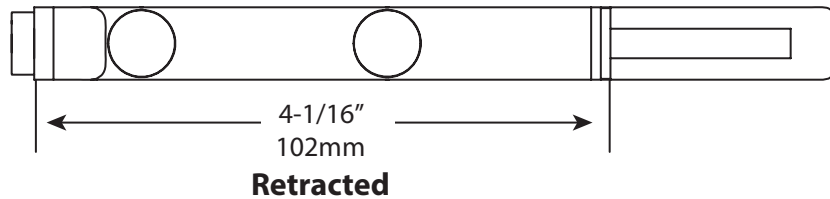

### DESCRIPTION

- Extension kit designed to bridge gap between faucet lift rod and sink drain assembly
- Adjustable
- Metallic construction
- Wing nuts to allow for simple setting of desired range
- Pivot rod and perforated strap are not included

### CRITICAL DIMENSIONS

(DO NOT SCALE)