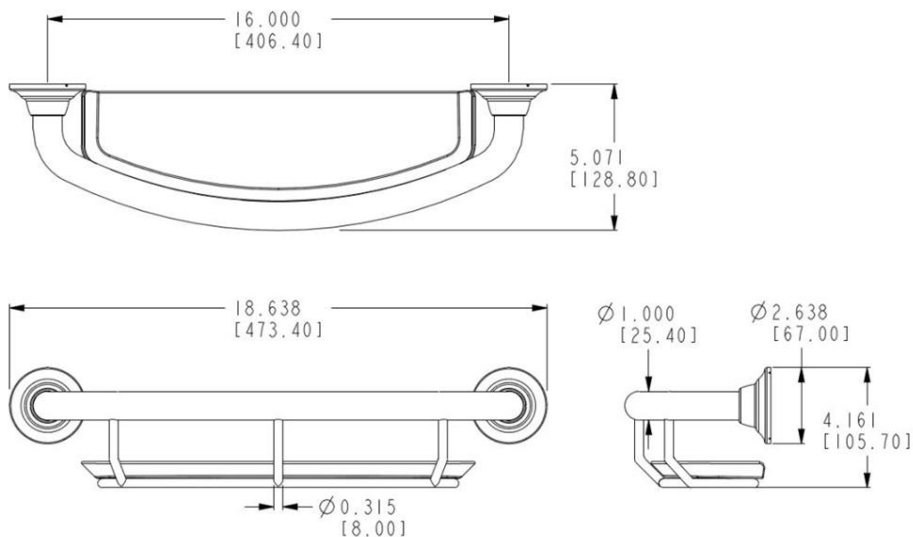

Home Care Technical Specification

Grab Bar with Shelf

LR2356D

Stock Numbers:

LR2356DBN – Grab Bar with Shelf
Brushed Nickel Finish

LR2356DOWB – Grab Bar with Shelf
Old World Bronze Finish

LR2356DCH – Grab Bar with Shelf
Chrome Finish

Materials:

Grab Bar is made from Stainless Steel Construction. **SecureMount anchors** are made of POM.

Compliance:

- Tested to 250 lbs. Weight Capacity

Dimensions:

Stock Number: _____ Grab Bar with Shelf
By Creative Specialties