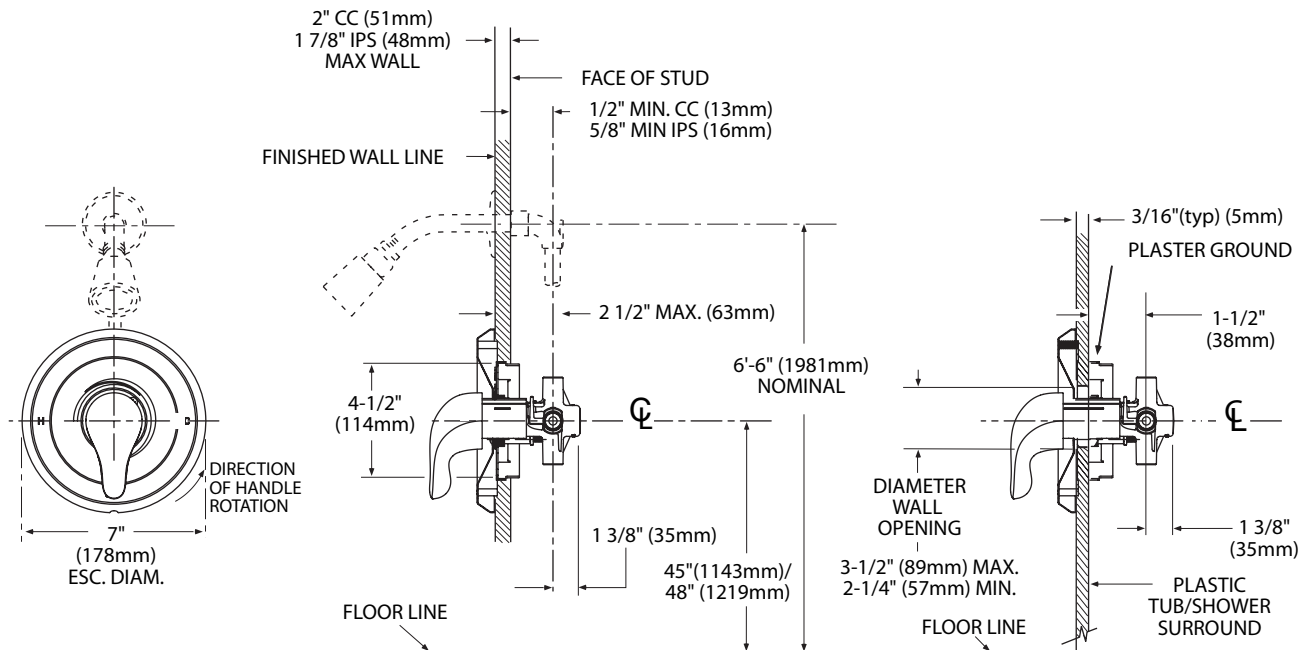

CRITICAL DIMENSIONS

(DO NOT SCALE)

FOR MORE INFORMATION CALL: 1-800-BUY-MOEN

www.moen.com