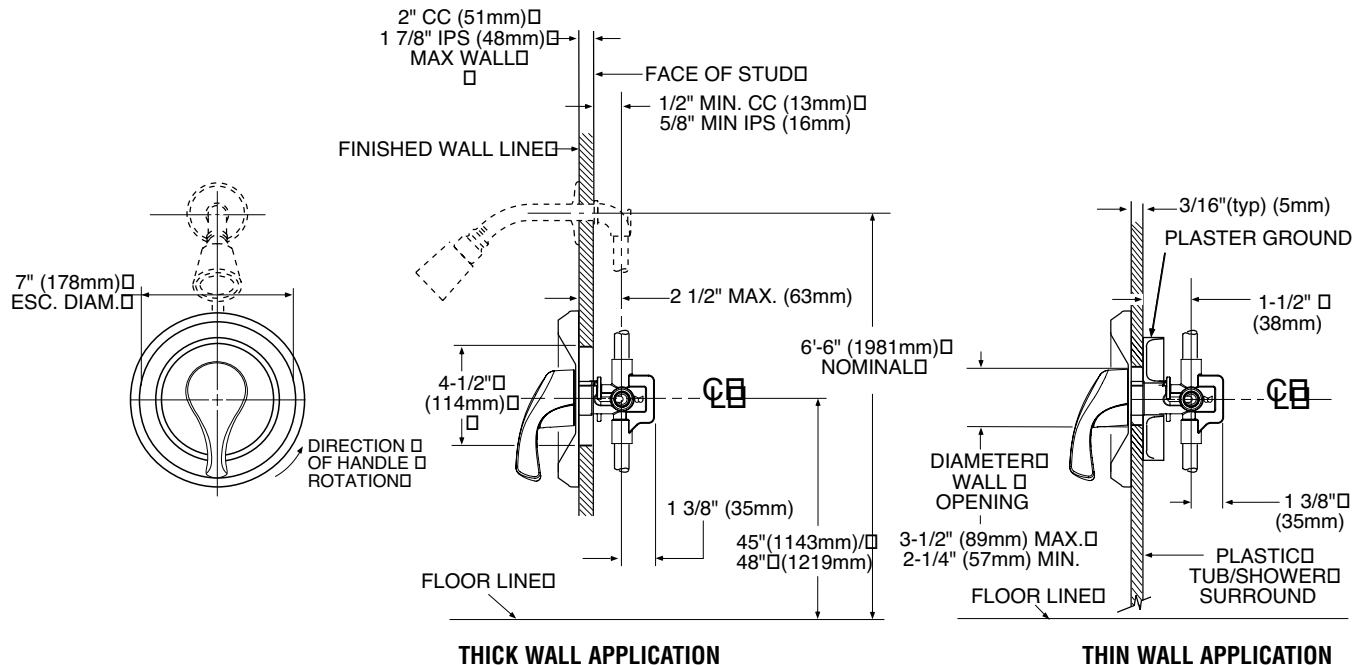

CRITICAL DIMENSIONS

(DO NOT SCALE)

ADA symbol applies to shower valve control only.