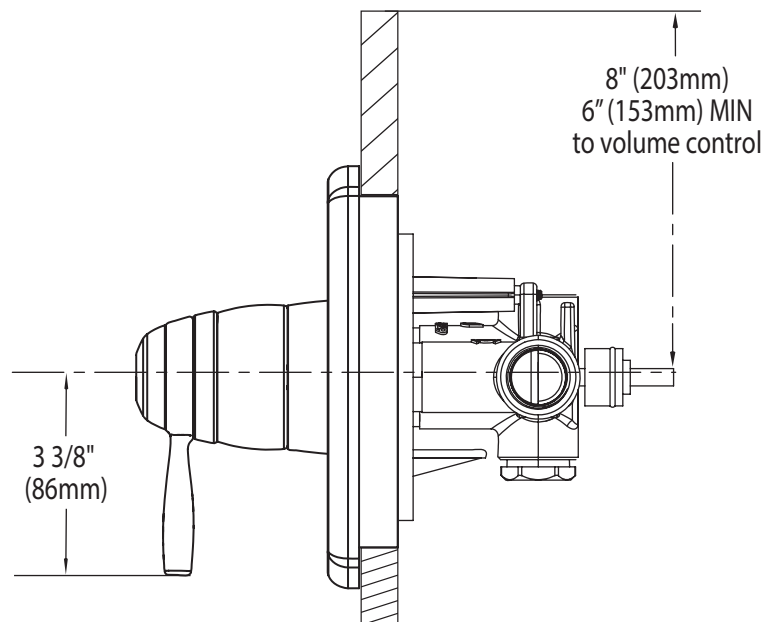

## FAUCET DESCRIPTION

- Metal construction with various finishes identified by suffix
- For use with S3371, 3/4" thermostatic valve (sold separately)
- Pairs with T4692 volume control valve trim and S3600 volume control valve (sold separately)

## **CRITICAL DIMENSIONS**

(DO NOT SCALE)