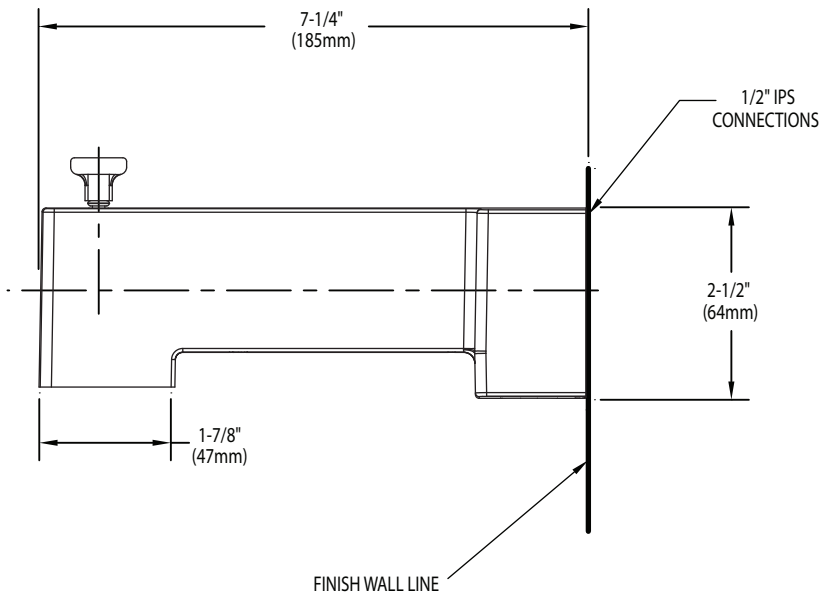

Buy it for looks. Buy it for life.®

Specifications

DESCRIPTION

- Metal construction with various finishes identified by suffix
- Designed to be installed on a 1/2" IPS connection

STANDARDS

- Third party certified to meet ASME A112.18.1/ CSA B125.1 and all applicable requirements referenced therein

WARRANTY

- Lifetime limited warranty against leaks, drips and finish defects to the original consumer
- 5 year warranty if used in commercial installations

90 DEGREE™ Diverter Tub Spout 1/2" IPS

Models: S3894 series

CRITICAL DIMENSIONS

(DO NOT SCALE)

FOR MORE INFORMATION CALL: 1-800-BUY-MOEN

www.moen.com