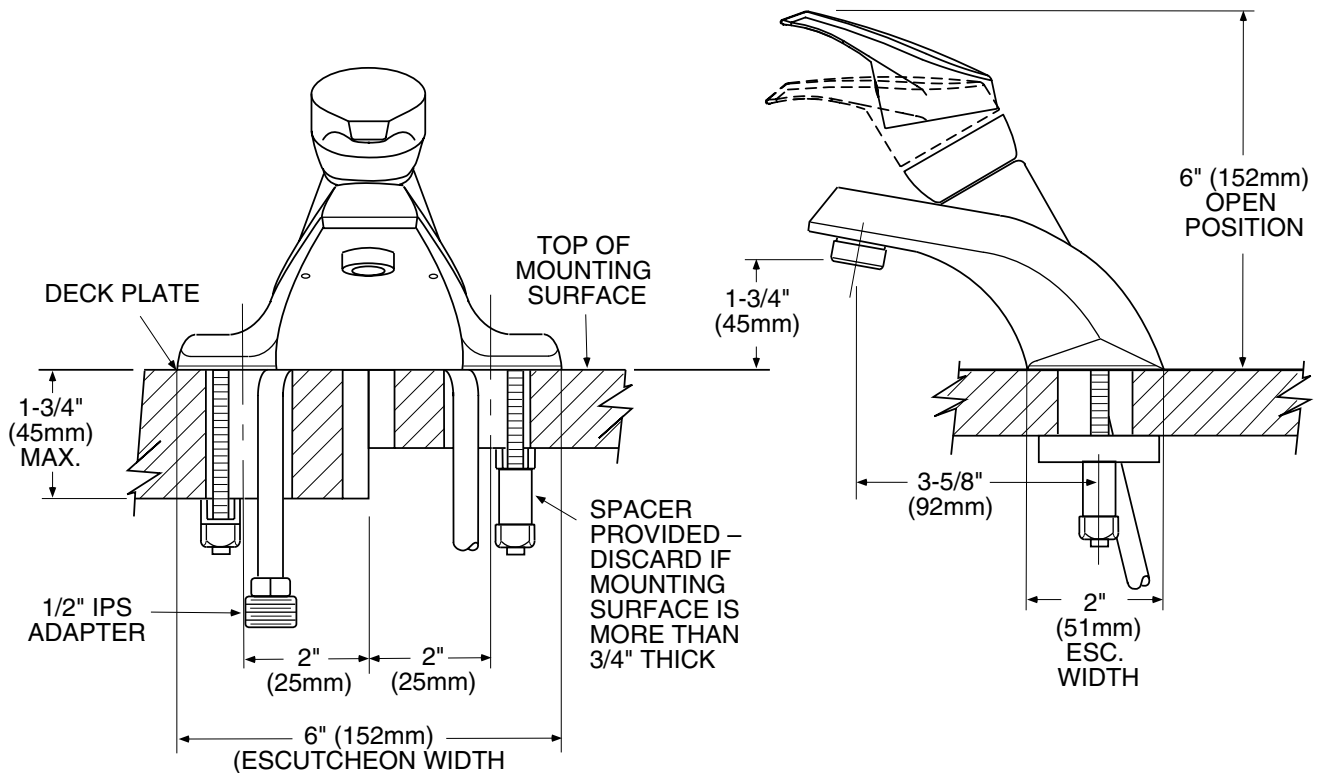

DESCRIPTION

- Chrome plated metal construction
- 1/2" connections

OPERATION

- Pivot action lever style handle
- Temperature controlled through 180° degree arc of handle travel

FLOW

- Aerator is limited to 2.2 gpm max (8.3 L/min)

Model: L64601
Bulk Packed (12 per carton)

NOTE: See reverse side
for illustrated parts

NOTE: THIS FAUCET IS DESIGNED TO BE IN-
STALLED THRU 3-1" DIA. HOLES, 2"
ON CENTER

CRITICAL DIMENSIONS

(DO NOT SCALE)