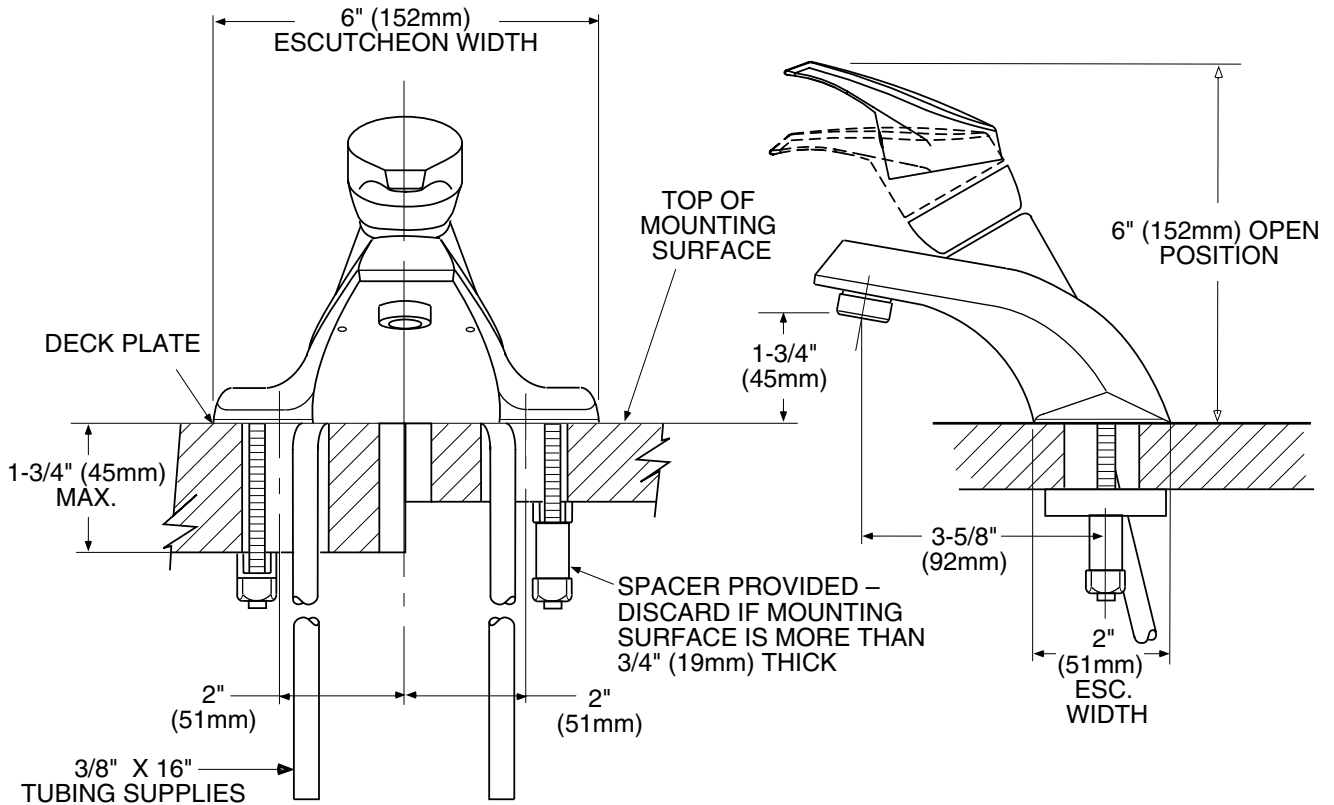

## DESCRIPTION

- Chrome plated metal construction
- 16" long 3/8" tubing connections

**Model: L64600**  
**Bulk Packed (12 per carton)**

**NOTE: See reverse side**  
**for illustrated parts**

**NOTE: THIS FAUCET IS DESIGNED TO BE IN-**  
**STALLED THRU 3-1" DIA. HOLES, 2" ON**  
**CENTER**

## CRITICAL DIMENSIONS

(DO NOT SCALE)