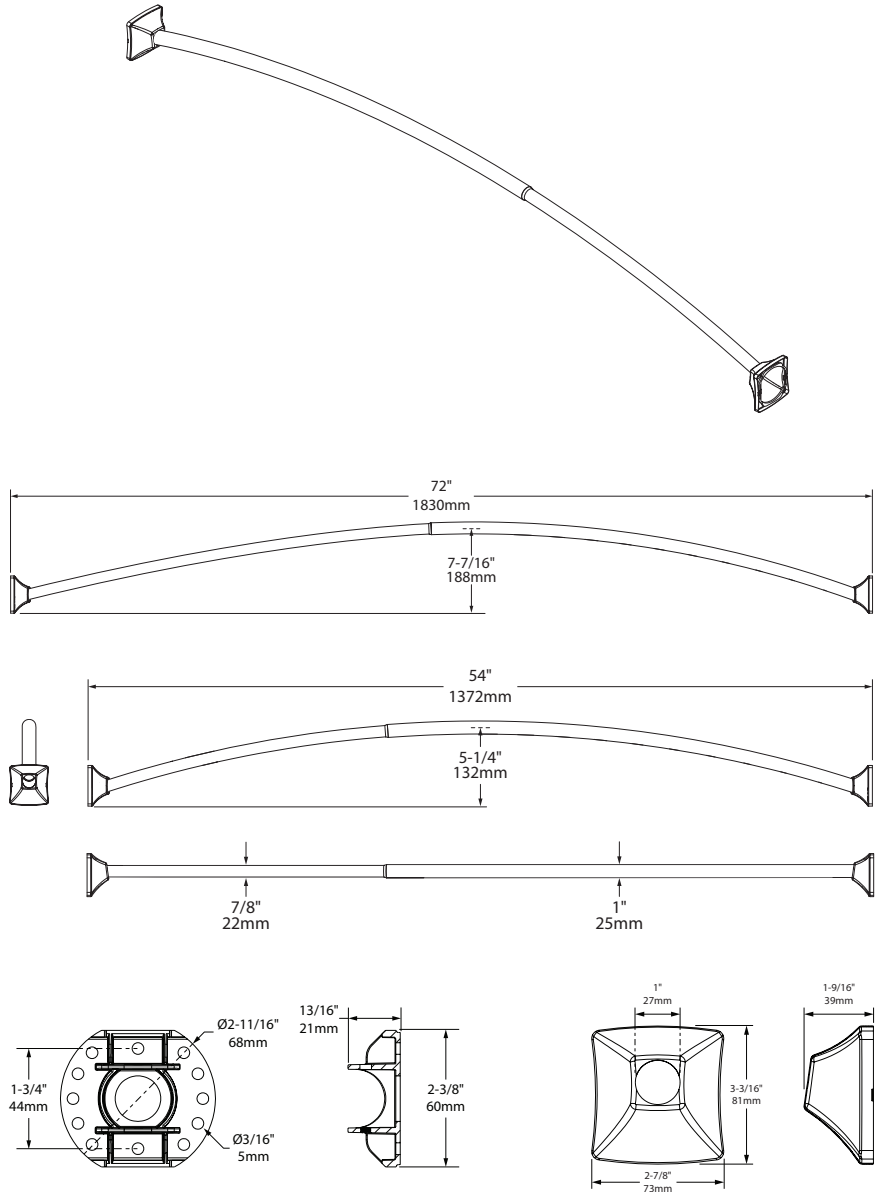

Materials:

Brushed Nickel, Chrome, Brushed Gold, Matte Black and Polished Nickel Curved Shower Rods are made of .028 (22 gauge) seamless type 304 stainless steel. **Old World Bronze Curved Shower Rods** are made of .028 (22 gauge) seamless type 430 stainless steel. **Brushed Nickel, Chrome, and Brushed Gold Decorative Covers** are stamped from .020 type 304 stainless steel. **Old World Bronze Decorative Covers** are stamped from .020 type 430 stainless steel. **Pivoting Mounting Post** is made from powder-coated zinc. The **screw** in the pivoting post assembly is made from stainless steel. **Rod connector** is made from Polyethylene. **Decorative Cover Insert Rings** are made from POM.

Dimensions:

Stock Number: _____ **Adjustable-Length Shower Rod By Moen Incorporated**

25300 AL MOEN DRIVE • NORTH OLMSTED, OH 44070
CORPORATE HEADQUARTERS: (800) 321-8809 • FAX: (800) 848-6636
INTERNATIONAL: (440) 962-2000 • FAX: (440) 962-2726
CUSTOMER SERVICE (USA): 800-882-0116 • FAX: (888) 379-2720
WWW.MOEN.COM
©Copyright Moen Incorporated

MOEN®