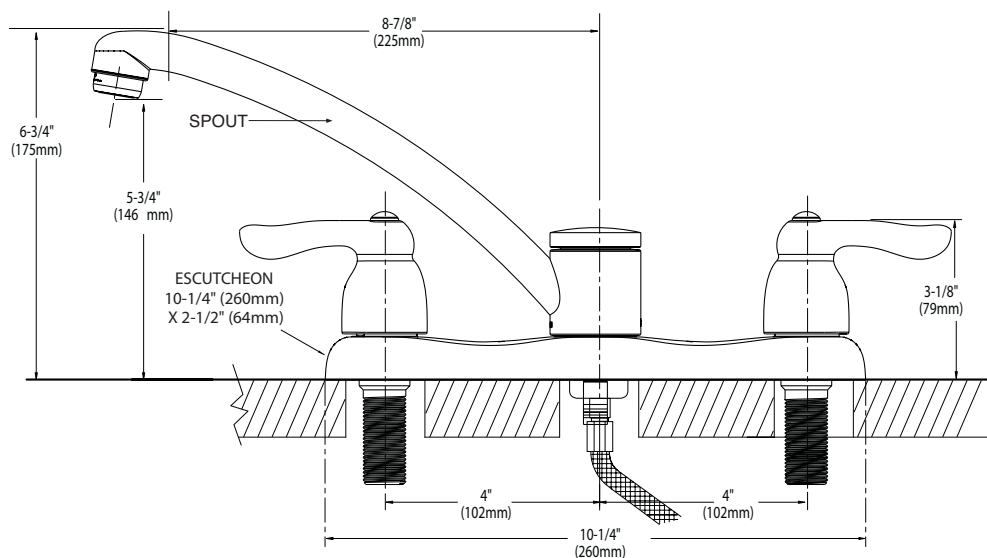

Buy it for looks. Buy it for life.®

Specifications

FAUCET DESCRIPTION

- Metal construction with chrome plated finish.
- 1/2" IPS connections will accept standard ball nose connection for 3/8" tubing

OPERATION

NOTE: Designed to be installed through 3 holes - 1" min. dia. and on 4" centers

CRITICAL DIMENSIONS

(DO NOT SCALE)