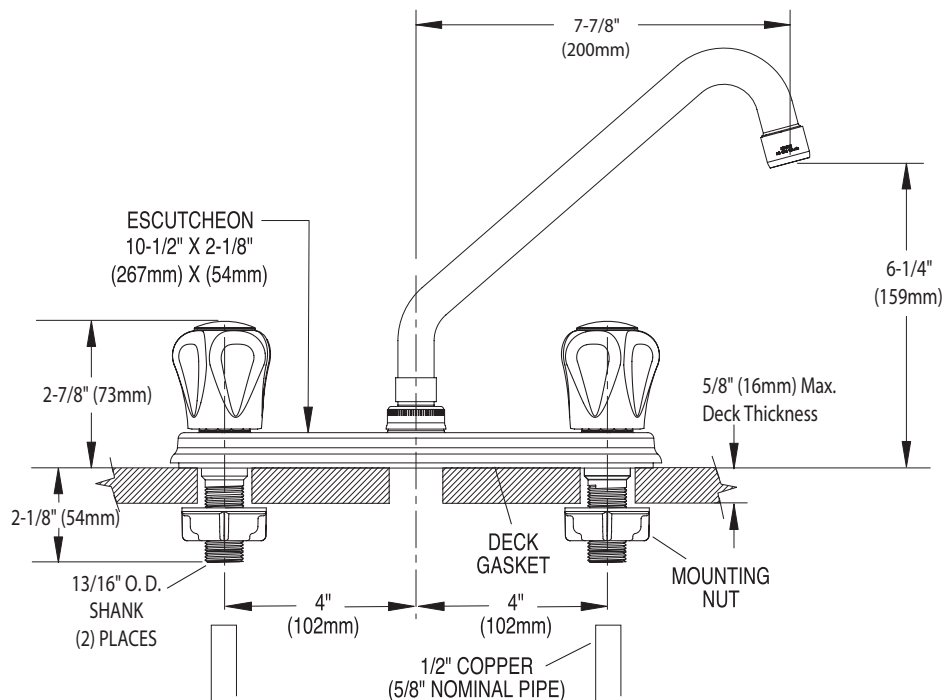

Buy it for looks. Buy it for life.®

Specifications

DESCRIPTION

- Chrome plated metal construction
- 1/2" CC connections

OPERATION

- Acrylic or Chrome knob style handles
- Operate the faucet by rotating either handle in a counterclockwise manner to open, and clockwise to close

FLOW

- Spout flow is limited to 1.5 gpm (5.7 L/min) at 60 psi

CARTRIDGE

- 1224 cartridge design
- Nonmetallic and stainless steel material

STANDARDS

- Third party certified to meet ASME A112.18.1/CSA B125.1 and all specifications referenced therein

Model: 77922 - Chrome Handle
77923 - Acrylic Handle

NOTE: THIS FAUCET IS DESIGNED TO BE INSTALLED THROUGH 3 HOLES, 1" MIN. DIA.

CRITICAL DIMENSIONS

(DO NOT SCALE)