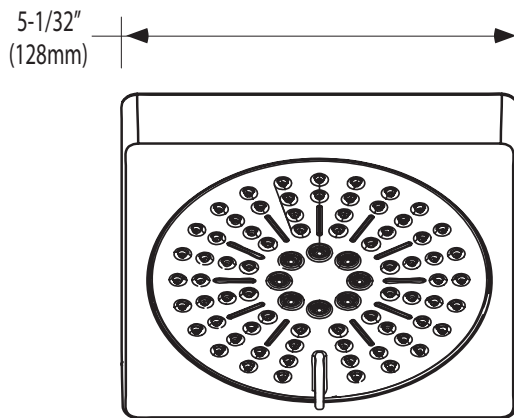

CRITICAL DIMENSIONS

(DO NOT SCALE)

FOR MORE INFORMATION CALL: 1-800-BUY-MOEN

www.moen.com