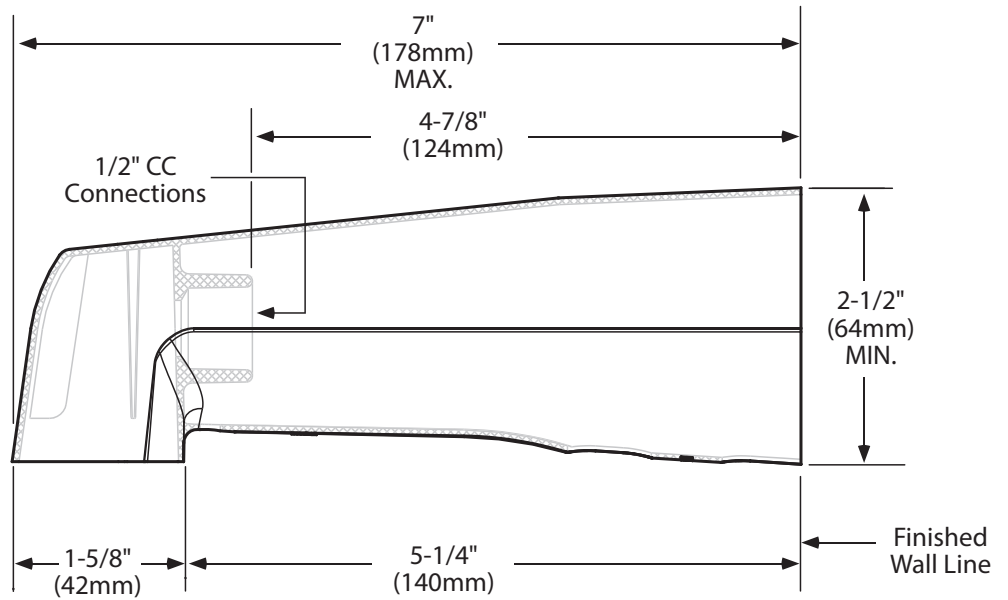

CRITICAL DIMENSIONS

(DO NOT SCALE)

FOR MORE INFORMATION: 1-800-BUY-MOEN

www.moen.com