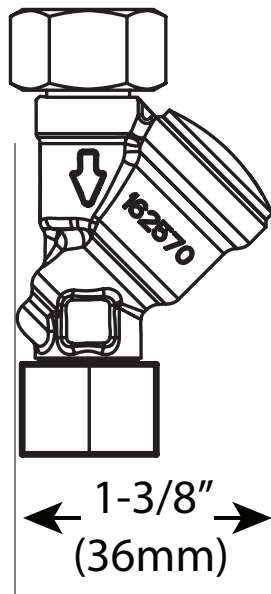

DESCRIPTION

- All metal construction
- 3/8" compression connections
- Check valve prevents possible backflow on water supply inlets
- Stainless steel internal strainer protects against line trash

In-Line Filter

Model: 174065

CRITICAL DIMENSIONS

(DO NOT SCALE)