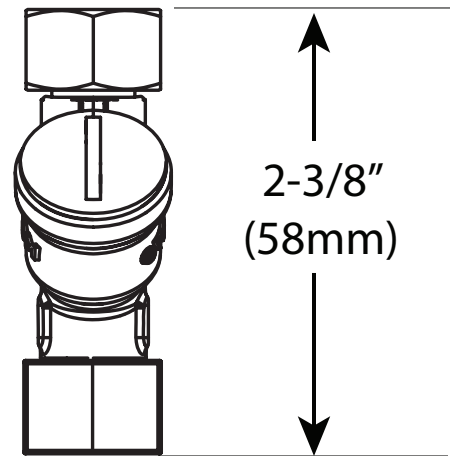

DESCRIPTION

- All metal construction
- 3/8" compression connections
- Check valve prevents possible backflow on water supply inlets
- Stainless steel internal strainer protects against line trash

In-Line Filter

Model: 174065

CRITICAL DIMENSIONS

(DO NOT SCALE)