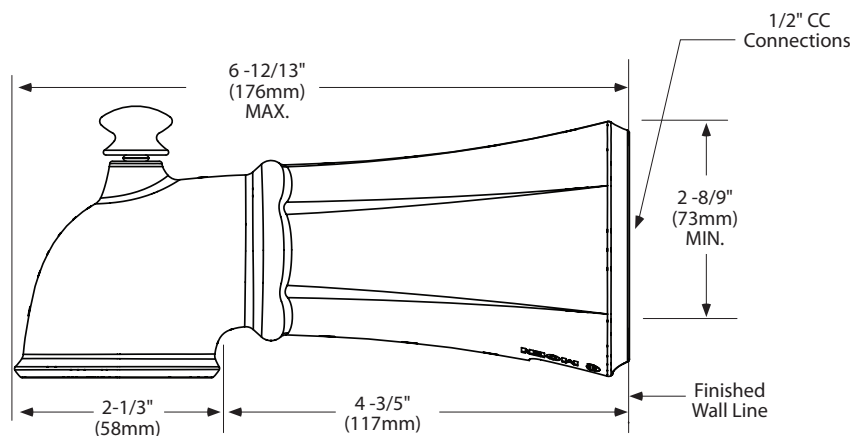

CRITICAL DIMENSIONS

(DO NOT SCALE)

FOR MORE INFORMATION CALL: 1-800-BUY-MOEN

www.moen.com