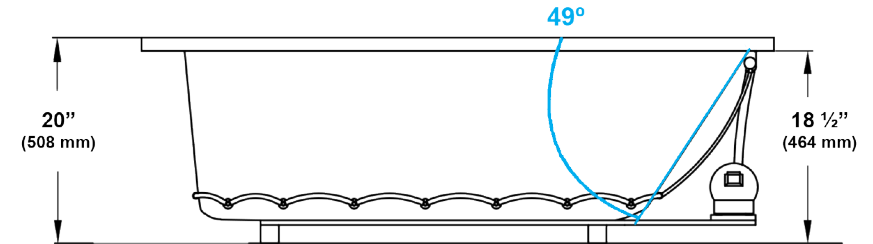

PRO-FIT® AIR MASSAGE BATH

3672 OV 72" x 36" x 20"

Model number: 6422

PLUMBING ROUGH-IN

NOTES:

1. Blower location (Standard only).
2. Required blower motor access is 20" W x 15" H.
3. Measurements may vary 1/4" (+/-).
4. Optional removable apron is not available on this unit.

SPECIFICATIONS:

Dimensions:	72" x 36" x 20"	Number of air jets:	33
Material:	Acrylic, fiberglass reinforced	Weight:	114 lbs. (52 kg)
Blower Motor:	120 V, 60 HZ, 8.0 Amp, Single Speed, 200 Watt Single Phase - Premounted	Water Capacity:	52 gals max., 27 gals min. 198 liters/103 liters)
Electrical Requirements:	120 V, 15 Amp, GFCI Protected	Floor Loading:	47 lbs./sq.ft. (229 kg/m ²)
On/Off Control:	Air Switch	Shipping Weight:	154 lbs. (70 kg)