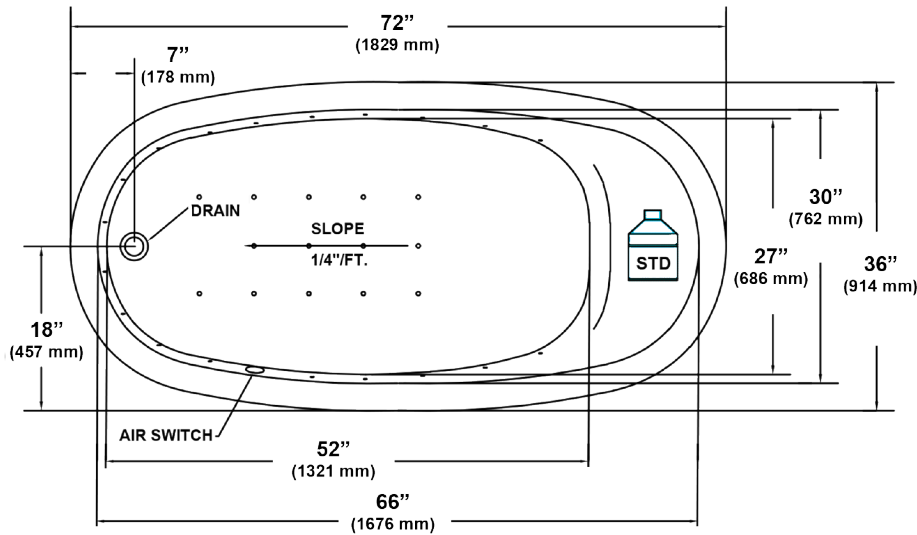

PRO-FIT® AIR MASSAGE BATH

3672 OV 72" x 36" x 20"

Model number: 6422

PLUMBING ROUGH-IN

NOTES:

1. Blower location (Standard only).
2. Required blower motor access is 20" W x 15" H.
3. Measurements may vary 1/4" (+/-).
4. Optional removable apron is not available on this unit.

SPECIFICATIONS:

Dimensions:	72" x 36" x 20"	Number of air jets:	33
Material:	Acrylic, fiberglass reinforced	Weight:	114 lbs. (52 kg)
Blower Motor:	120 V, 60 HZ, 8.0 Amp, Single Speed, 200 Watt Single Phase - Premounted	Water Capacity:	52 gals max., 27 gals min. 198 liters/103 liters)
Electrical Requirements:	120 V, 15 Amp, GFCI Protected	Floor Loading:	47 lbs./sq.ft. (229 kg/m ²)
On/Off Control:	Air Switch	Shipping Weight:	154 lbs. (70 kg)