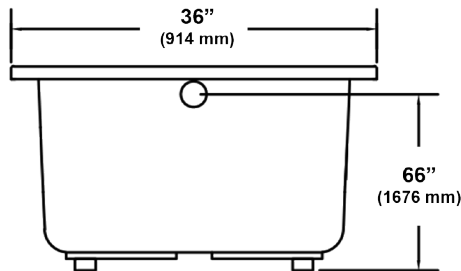

PRO-FIT® AIR MASSAGE BATH

3672 OV 72" x 36" x 20"

Model number: 6422

PLUMBING ROUGH-IN

NOTES:

1. Blower location (Standard only).
2. Required blower motor access is 20" W x 15" H.
3. Measurements may vary 1/4" (+/-).
4. Optional removable apron is not available on this unit.

SPECIFICATIONS:

Dimensions:	72" x 36" x 20"	Number of air jets:	33
Material:	Acrylic, fiberglass reinforced	Weight:	114 lbs. (52 kg)
Blower Motor:	120 V, 60 HZ, 8.0 Amp, Single Speed, 200 Watt Single Phase - Premounted	Water Capacity:	52 gals max., 27 gals min. 198 liters/103 liters)
Electrical Requirements:	120 V, 15 Amp, GFCI Protected	Floor Loading:	47 lbs./sq.ft. (229 kg/m ²)
On/Off Control:	Air Switch	Shipping Weight:	154 lbs. (70 kg)