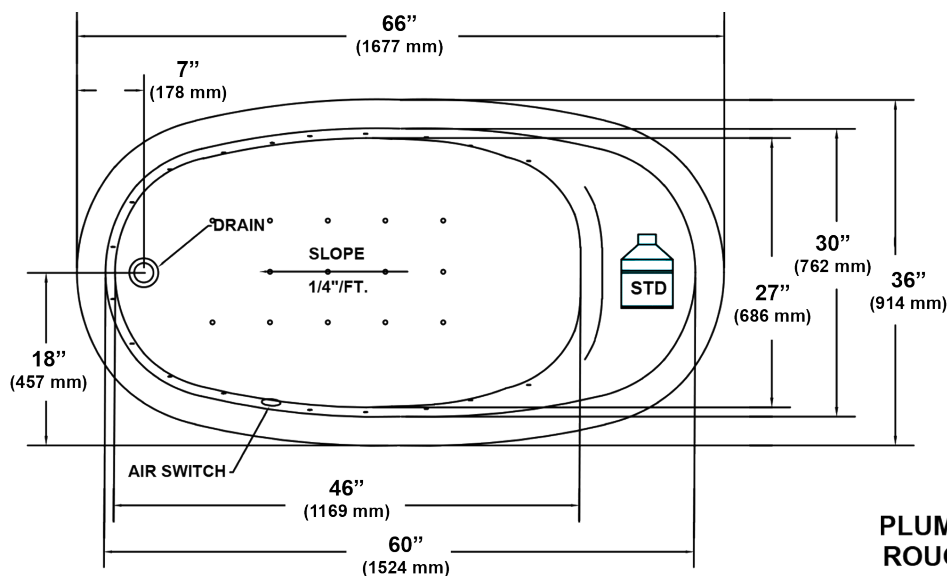

PRO-FIT® AIR MASSAGE BATH

3666 OV 66" x 36" x 20"

Model number: 6420

PLUMBING ROUGH-IN

NOTES:

1. Blower location shown for clarity.
2. Required blower motor access is 20" W x 15" H.
3. Measurements may vary 1/4" (+/-).
4. Optional removable apron is not available on this unit.

SPECIFICATIONS:

Dimensions:	66" x 36" x 20"	Number of air jets:	30
Material:	Acrylic, fiberglass reinforced	Weight:	114 lbs. (52 kg)
Blower Motor:	120 V, 60 HZ, 8.0 Amp, Single Speed, 200 Watt Single Phase - Premounted	Water Capacity:	52 gals max., 27 gals min. 198 liters/103 liters)
Electrical Requirements:	120 V, 15 Amp, GFCI Protected	Floor Loading:	47 lbs./sq.ft. (229 kg/m ²)
On/Off Control:	Air Switch	Shipping Weight:	154 lbs. (70 kg)