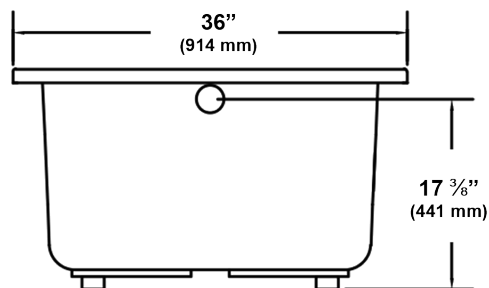

PRO-FIT® AIR MASSAGE BATH

3666 OV 66" x 36" x 20"

Model number: 6420

PLUMBING ROUGH-IN

NOTES:

1. Blower location shown for clarity.
2. Required blower motor access is 20" W x 15" H.
3. Measurements may vary 1/4" (+/-).
4. Optional removable apron is not available on this unit.

SPECIFICATIONS:

Dimensions:	66" x 36" x 20"	Number of air jets:	30
Material:	Acrylic, fiberglass reinforced	Weight:	114 lbs. (52 kg)
Blower Motor:	120 V, 60 HZ, 8.0 Amp, Single Speed, 200 Watt Single Phase - Premounted	Water Capacity:	52 gals max., 27 gals min. 198 liters/103 liters)
Electrical Requirements:	120 V, 15 Amp, GFCI Protected	Floor Loading:	47 lbs./sq.ft. (229 kg/m ²)
On/Off Control:	Air Switch	Shipping Weight:	154 lbs. (70 kg)