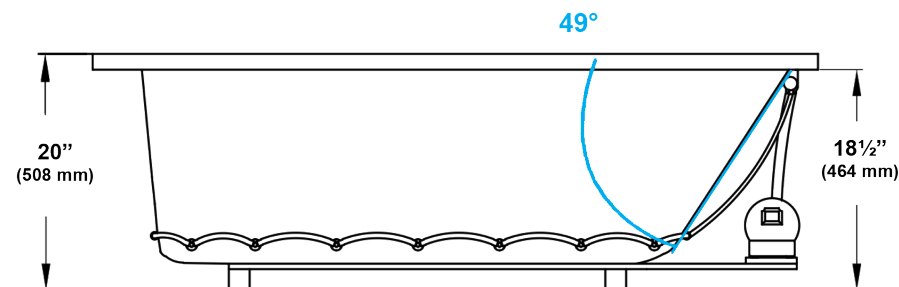

PRO-FIT® AIR MASSAGE BATH

3666 OV 66" x 36" x 20"

Model number: 6420

PLUMBING ROUGH-IN

NOTES:

1. Blower location shown for clarity.
2. Required blower motor access is 20" W x 15" H.
3. Measurements may vary 1/4" (+/-).
4. Optional removable apron is not available on this unit.

SPECIFICATIONS:

Dimensions:	66" x 36" x 20"	Number of air jets:	30
Material:	Acrylic, fiberglass reinforced	Weight:	114 lbs. (52 kg)
Blower Motor:	120 V, 60 HZ, 8.0 Amp, Single Speed, 200 Watt Single Phase - Premounted	Water Capacity:	52 gals max., 27 gals min. 198 liters/103 liters)
Electrical Requirements:	120 V, 15 Amp, GFCI Protected	Floor Loading:	47 lbs./sq.ft. (229 kg/m ²)
On/Off Control:	Air Switch	Shipping Weight:	154 lbs. (70 kg)