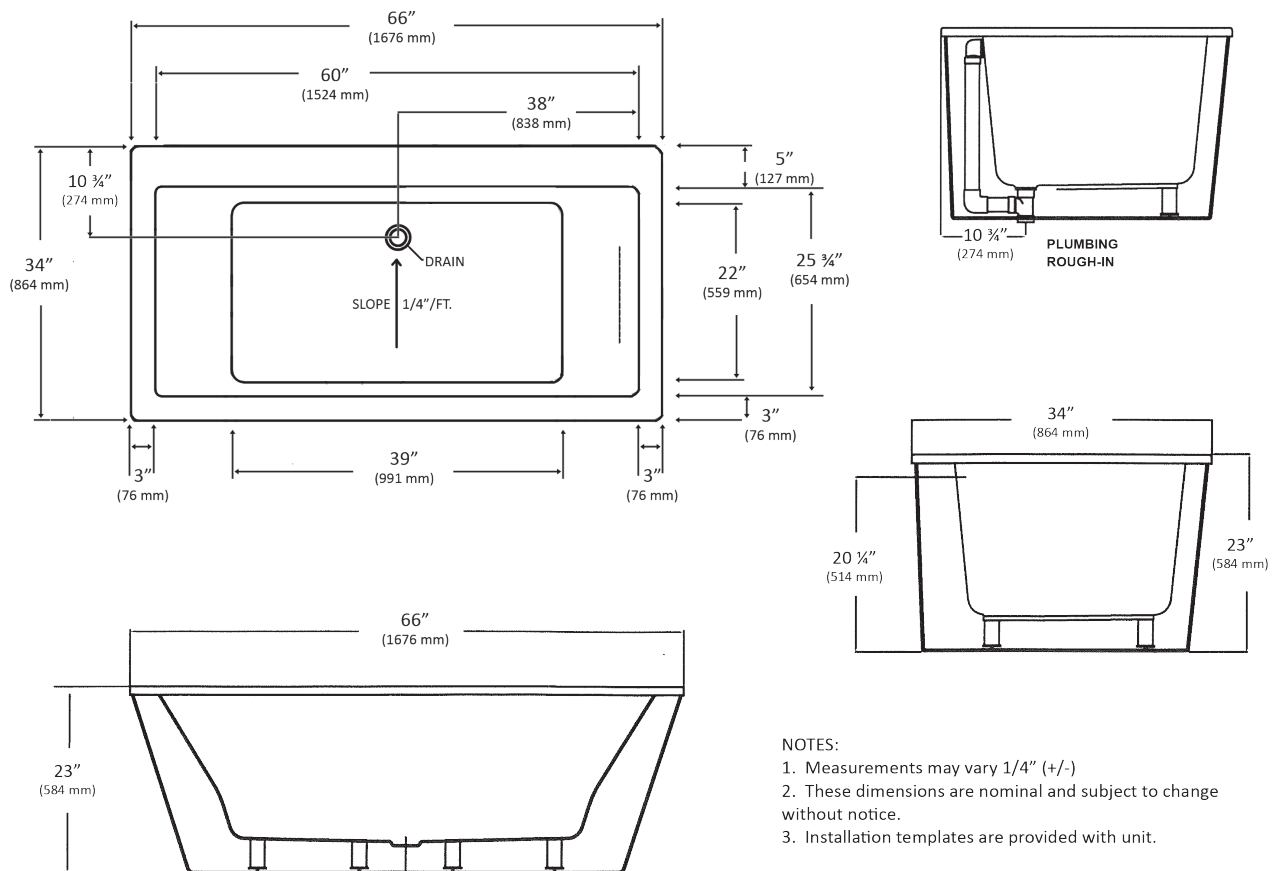

## FEATURES

- 66" x 34" x 21-1/4"
- Installation: Freestanding
- High gloss, easy-to-clean acrylic with fiberglass reinforcement
- 2-piece construction for easy installation
- Rectangular model with center drain
- Adjustable leveling legs for easy installation
- Ergonomic bathing well for ultimate relaxation
- Center drain for two person comfort
- Spacious area to mount the faucet on the deck
- Ten-year warranty for acrylic shell
- Available in White

## SPECIFICATIONS

MODEL #	DESCRIPTION	CODES/STANDARDS
5743	60" x 32" x 25-1/4" Freestanding Bath	

MATERIAL	Acrylic, Fiberglass reinforced	WARRANTY	Limited Ten Year
CONSTRUCTION	Two-piece design; bathtub and skirt	SHIPPING WEIGHT	Bathtub - 130 lbs.
IMMERSION DEPTH	14-1/4"	WATER CAPACITY	52 gal. (max)
FLOOR LOADING WEIGHT	47 lbs. / sq. ft.	DIMENSIONS	60" x 32" x 25-1/4"

## TECHNICAL INFORMATION

- NOTES:
1. Measurements may vary 1/4" (+/-)
  2. These dimensions are nominal and subject to change without notice.
  3. Installation templates are provided with unit.