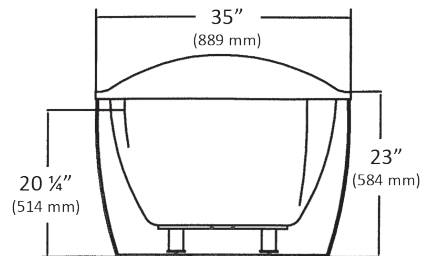

FEATURES

- 70" x 35" x 26-1/2"
- Installation: Freestanding
- High gloss, easy-to-clean acrylic with fiberglass reinforcement
- 2-piece construction for easy installation
- Oval model with center drain
- Adjustable leveling legs for easy installation
- Ergonomic bathing well for ultimate relaxation
- Center drain for two person comfort
- Spacious area to mount the faucet on the deck
- Ten-year warranty for acrylic shell
- Available in White

5746 AVA™ DUO 3570

Whitley™ Collection Freestanding Bath

SPECIFICATIONS

MODEL #	DESCRIPTION	CODES/STANDARDS	
5746	70" x 35" x 26-1/2" Freestanding Bath		
MATERIAL	Acrylic, Fiberglass reinforced	WARRANTY	Limited Ten Year
CONSTRUCTION	Two-piece design; bathtub and skirt	SHIPPING WEIGHT	Bathtub - 130 lbs.
IMMERSION DEPTH	14-1/4"	WATER CAPACITY	52 gal. (max)
FLOOR LOADING WEIGHT	47 lbs. / sq. ft.	DIMENSIONS	70" x 35" x 26-1/2"

TECHNICAL INFORMATION

NOTES:

1. Measurements may vary 1/4" (+/-)
2. These dimensions are nominal and subject to change without notice.
3. Installation templates are provided with unit.