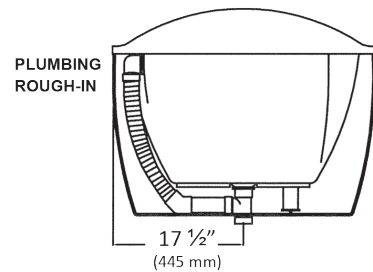

FEATURES

- 70" x 35" x 26-1/2"
- Installation: Freestanding
- High gloss, easy-to-clean acrylic with fiberglass reinforcement
- 2-piece construction for easy installation
- Oval model with center drain
- Adjustable leveling legs for easy installation
- Ergonomic bathing well for ultimate relaxation
- Center drain for two person comfort
- Spacious area to mount the faucet on the deck
- Ten-year warranty for acrylic shell
- Available in White

5746 AVA™ DUO 3570

Whitley™ Collection Freestanding Bath

SPECIFICATIONS

MODEL #	DESCRIPTION	CODES/STANDARDS	
5746	70" x 35" x 26-1/2" Freestanding Bath		
MATERIAL	Acrylic, Fiberglass reinforced	WARRANTY	Limited Ten Year
CONSTRUCTION	Two-piece design; bathtub and skirt	SHIPPING WEIGHT	Bathtub - 130 lbs.
IMMERSION DEPTH	14-1/4"	WATER CAPACITY	52 gal. (max)
FLOOR LOADING WEIGHT	47 lbs. / sq. ft.	DIMENSIONS	70" x 35" x 26-1/2"

TECHNICAL INFORMATION

NOTES:

1. Measurements may vary 1/4" (+/-)
2. These dimensions are nominal and subject to change without notice.
3. Installation templates are provided with unit.