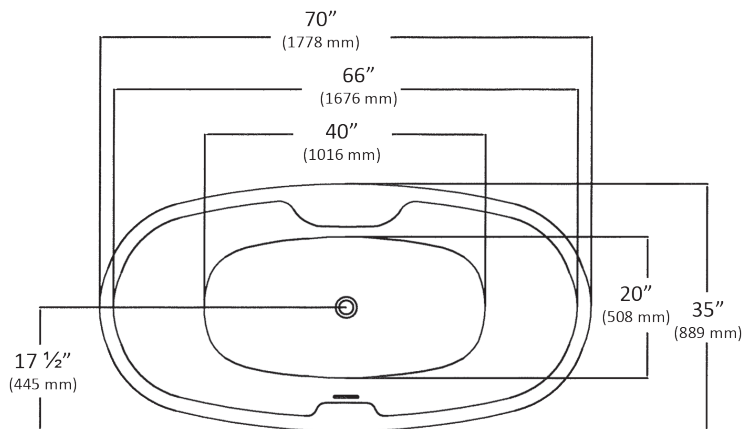

FEATURES

- 70" x 35" x 26-1/2"
- Installation: Freestanding
- High gloss, easy-to-clean acrylic with fiberglass reinforcement
- 2-piece construction for easy installation
- Oval model with center drain
- Adjustable leveling legs for easy installation
- Ergonomic bathing well for ultimate relaxation
- Center drain for two person comfort
- Spacious area to mount the faucet on the deck
- Ten-year warranty for acrylic shell
- Available in White

5746 AVA™ DUO 3570

Whitley™ Collection Freestanding Bath

SPECIFICATIONS

MODEL #	DESCRIPTION	CODES/STANDARDS	
5746	70" x 35" x 26-1/2" Freestanding Bath		
MATERIAL	Acrylic, Fiberglass reinforced	WARRANTY	Limited Ten Year
CONSTRUCTION	Two-piece design; bathtub and skirt	SHIPPING WEIGHT	Bathtub - 130 lbs.
IMMERSION DEPTH	14-1/4"	WATER CAPACITY	52 gal. (max)
FLOOR LOADING WEIGHT	47 lbs. / sq. ft.	DIMENSIONS	70" x 35" x 26-1/2"

TECHNICAL INFORMATION

NOTES:

1. Measurements may vary 1/4" (+/-)
2. These dimensions are nominal and subject to change without notice.
3. Installation templates are provided with unit.