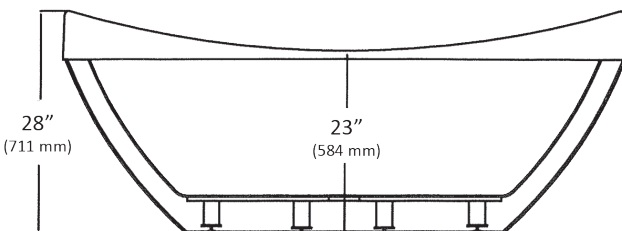

FEATURES

- 70" x 35" x 26-1/2"
- Installation: Freestanding
- High gloss, easy-to-clean acrylic with fiberglass reinforcement
- 2-piece construction for easy installation
- Oval model with center drain
- Adjustable leveling legs for easy installation
- Ergonomic bathing well for ultimate relaxation
- Center drain for two person comfort
- Spacious area to mount the faucet on the deck
- Ten-year warranty for acrylic shell
- Available in White

5746 AVA™ DUO 3570

Whitley™ Collection Freestanding Bath

SPECIFICATIONS

MODEL #	DESCRIPTION	CODES/STANDARDS	
5746	70" x 35" x 26-1/2" Freestanding Bath		
MATERIAL	Acrylic, Fiberglass reinforced	WARRANTY	Limited Ten Year
CONSTRUCTION	Two-piece design; bathtub and skirt	SHIPPING WEIGHT	Bathtub - 130 lbs.
IMMERSION DEPTH	14-1/4"	WATER CAPACITY	52 gal. (max)
FLOOR LOADING WEIGHT	47 lbs. / sq. ft.	DIMENSIONS	70" x 35" x 26-1/2"

TECHNICAL INFORMATION

NOTES:

1. Measurements may vary 1/4" (+/-)
2. These dimensions are nominal and subject to change without notice.
3. Installation templates are provided with unit.