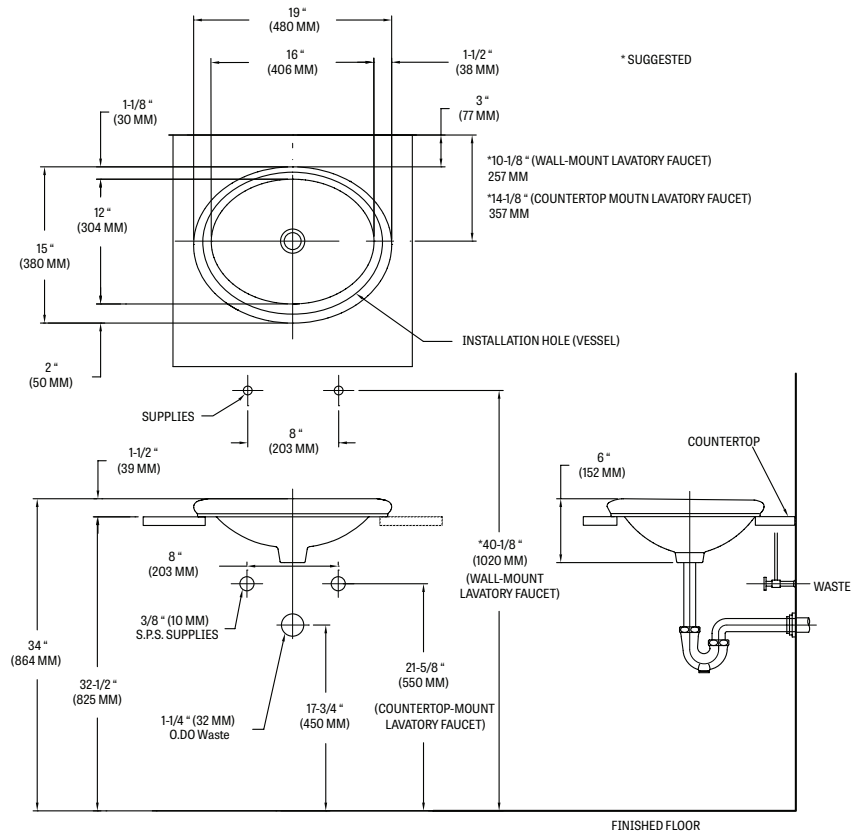

242 ENSO®

MANSFIELD®

Vitreous China, Self-Rimming, Drop-in Lavatory

FEATURES

- 19" x 15" drop-in lavatory
- 16" x 12" basin
- Lavatory can be used with wall-mounted faucets
- Mansfield® limited lifetime warranty
- Available in White, Biscuit and Bone

COMPONENTS

MODEL #	DESCRIPTION	CODES/STANDARDS
242	Drop-in lavatory. Less faucet, drain assembly and supply. Specify color.	 C ®

Vitreous China, Self-Rimming, Drop-in Lavatory

SPECIFICATIONS

MODEL #	DESCRIPTION	CODES/STANDARDS
242	Drop-in lavatory	

MATERIAL	Vitreous China	SHIPPING WEIGHT	14.5 lbs. (7 kg)
WARRANTY	Vitreous China - Limited Lifetime		

TECHNICAL INFORMATION

Note: these dimensions are nominal and subject to change without notice.

Fixture performance and specifications meet or exceed ASME A112.19.2-2013/CSA B45.1-13 standards, and other state and local codes.